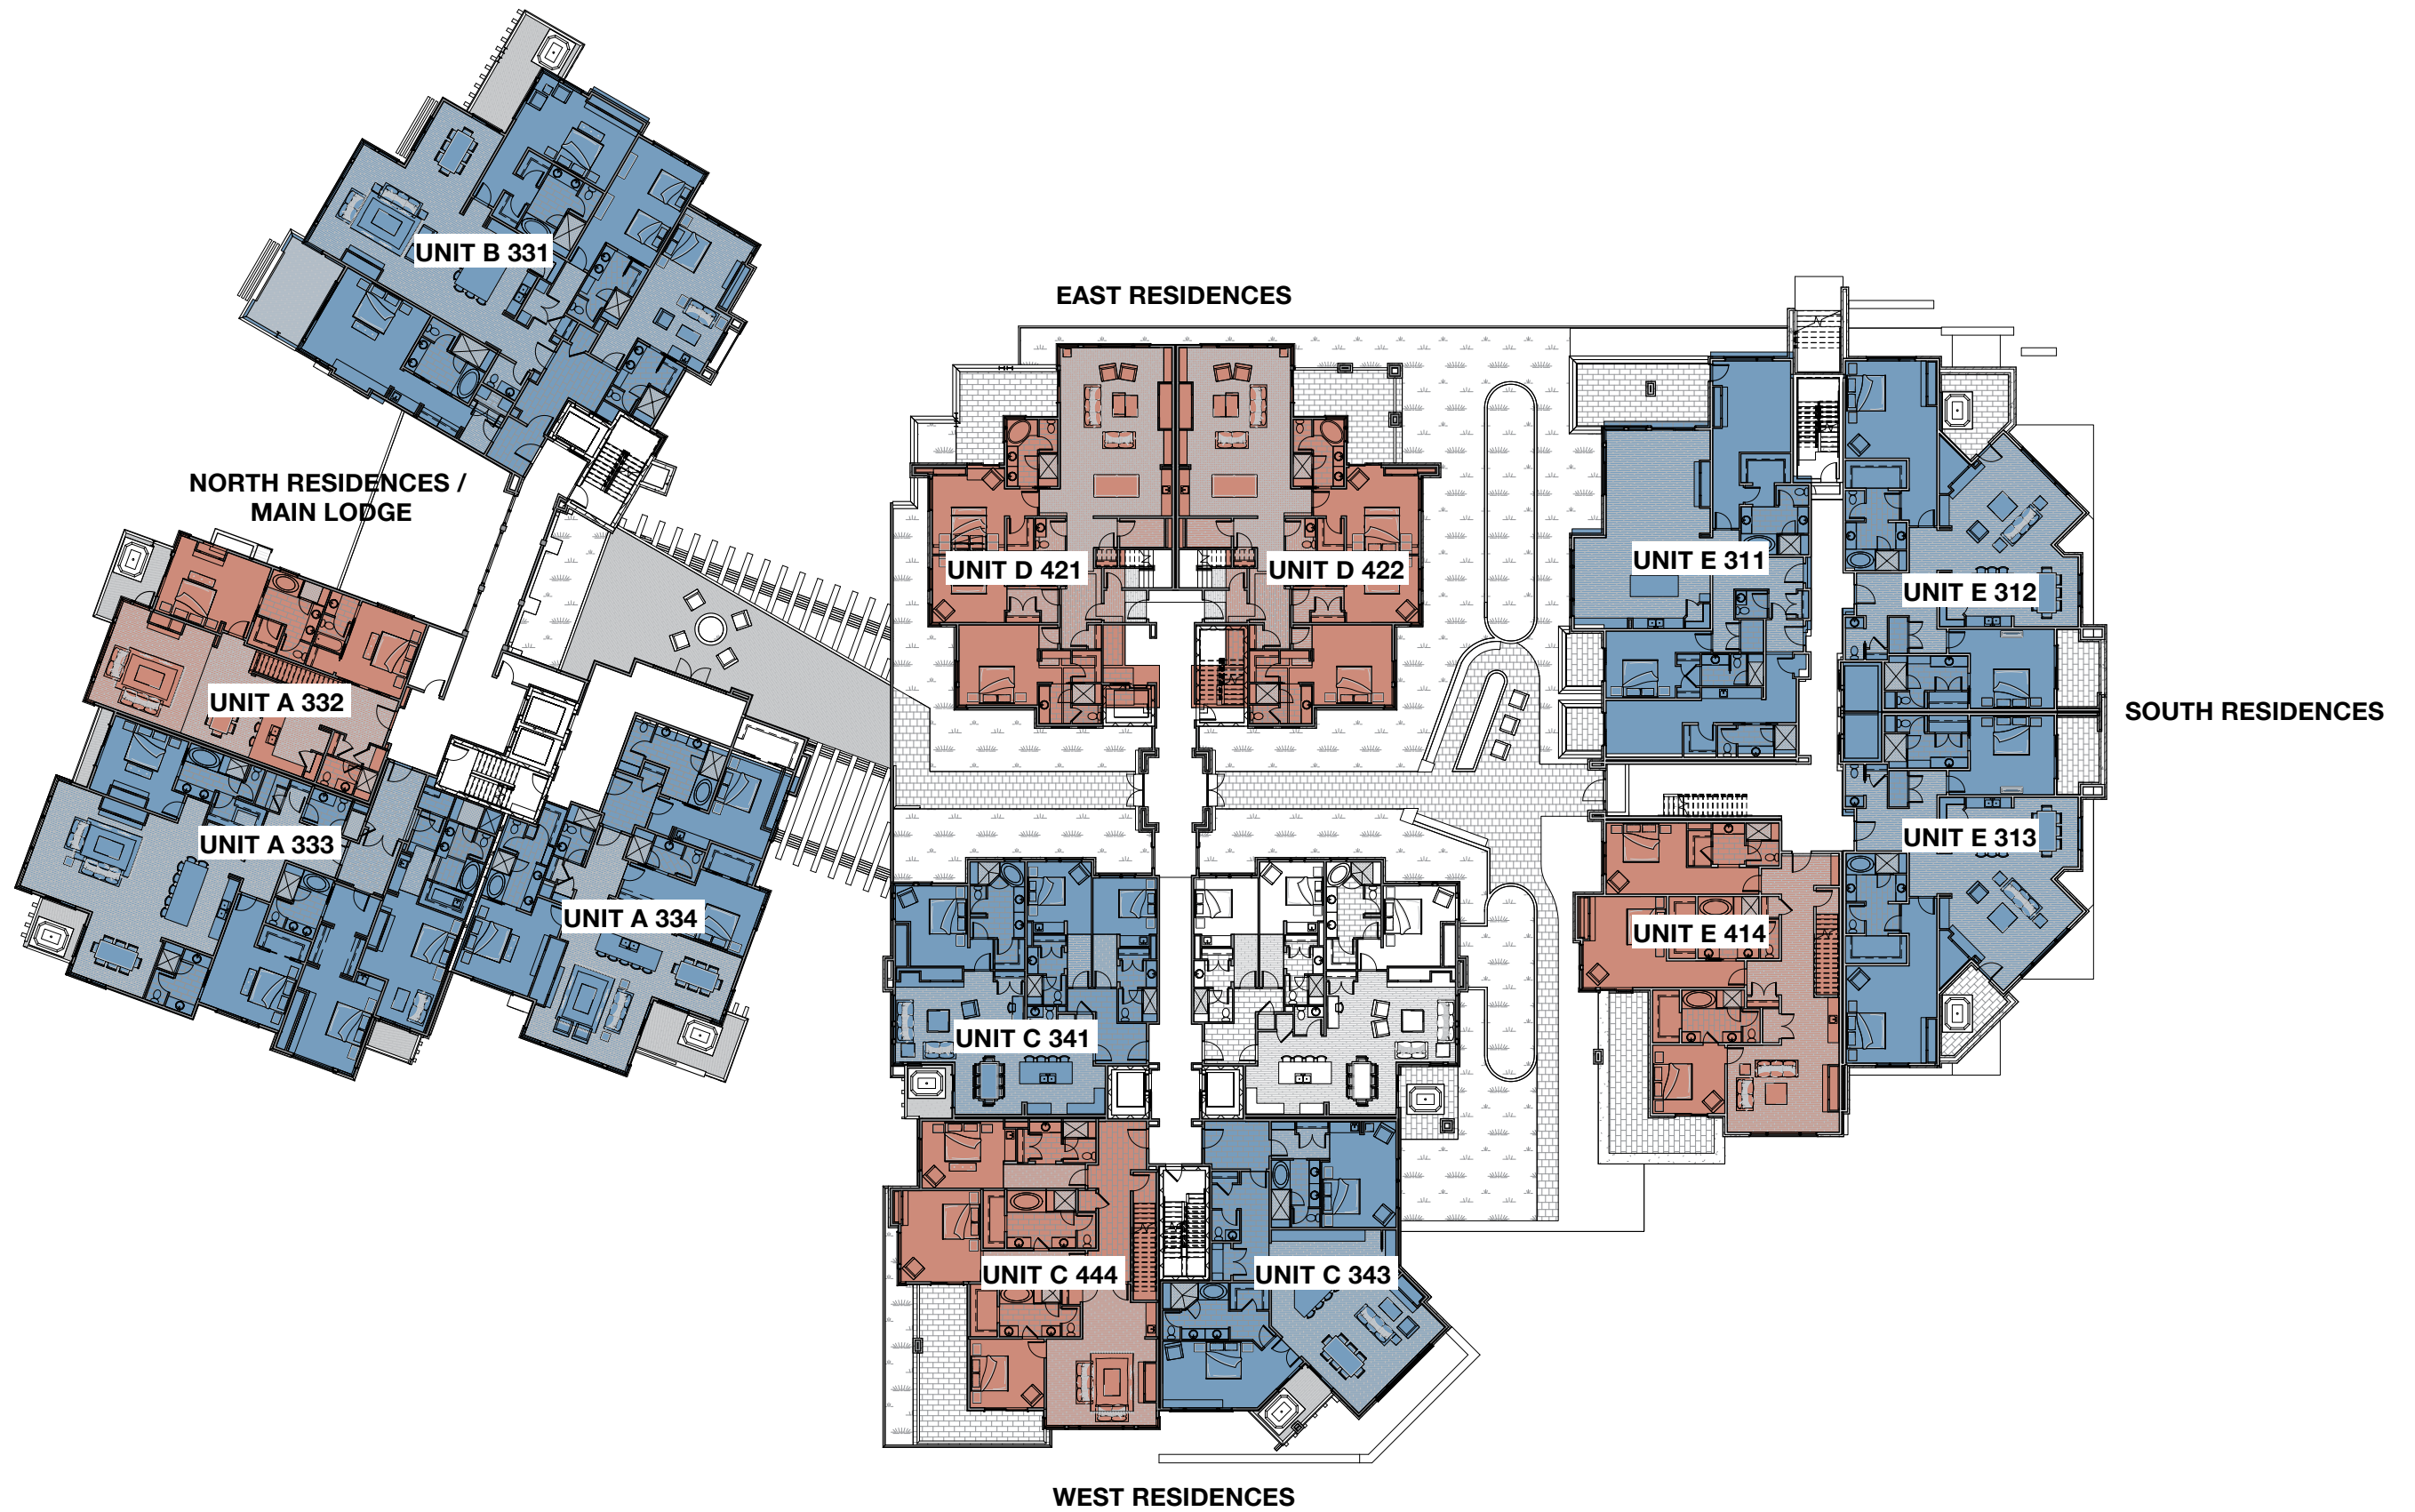

**NORTH RESIDENCES /
MAIN LODGE**

SCALE: 1/32" = 1'-0"

SINGLE LEVEL CONDOMINIUM 
TWO STORY CONDOMINIUM 

There is no guarantee that the facilities and amenities shown will be built, or if built, will be of the same type, size or nature as depicted. This advertising material is neither an offer to sell nor a solicitation to buy to residents in states in which registration requirements have not been fulfilled. The renderings and photographs shown are visualizations only and current design concepts, finishes, features and square footage is subject to change without notice. Some services and amenities may be provided at an additional charge.

SCALE: 1/32" = 1'-0"

SINGLE LEVEL CONDOMINIUM ■
 TWO STORY CONDOMINIUM ■

BERKSHIRE HATHAWAY
 HomeServices
 Utah Properties

There is no guarantee that the facilities and amenities shown will be built, or if built, will be of the same type, size or nature as depicted. This advertising material is neither an offer to sell nor a solicitation to buy to residents in states in which registration requirements have not been fulfilled. The renderings and photographs shown are visualizations only and current design concepts, finishes, features and square footage is subject to change without notice. Some services and amenities may be provided at an additional charge.