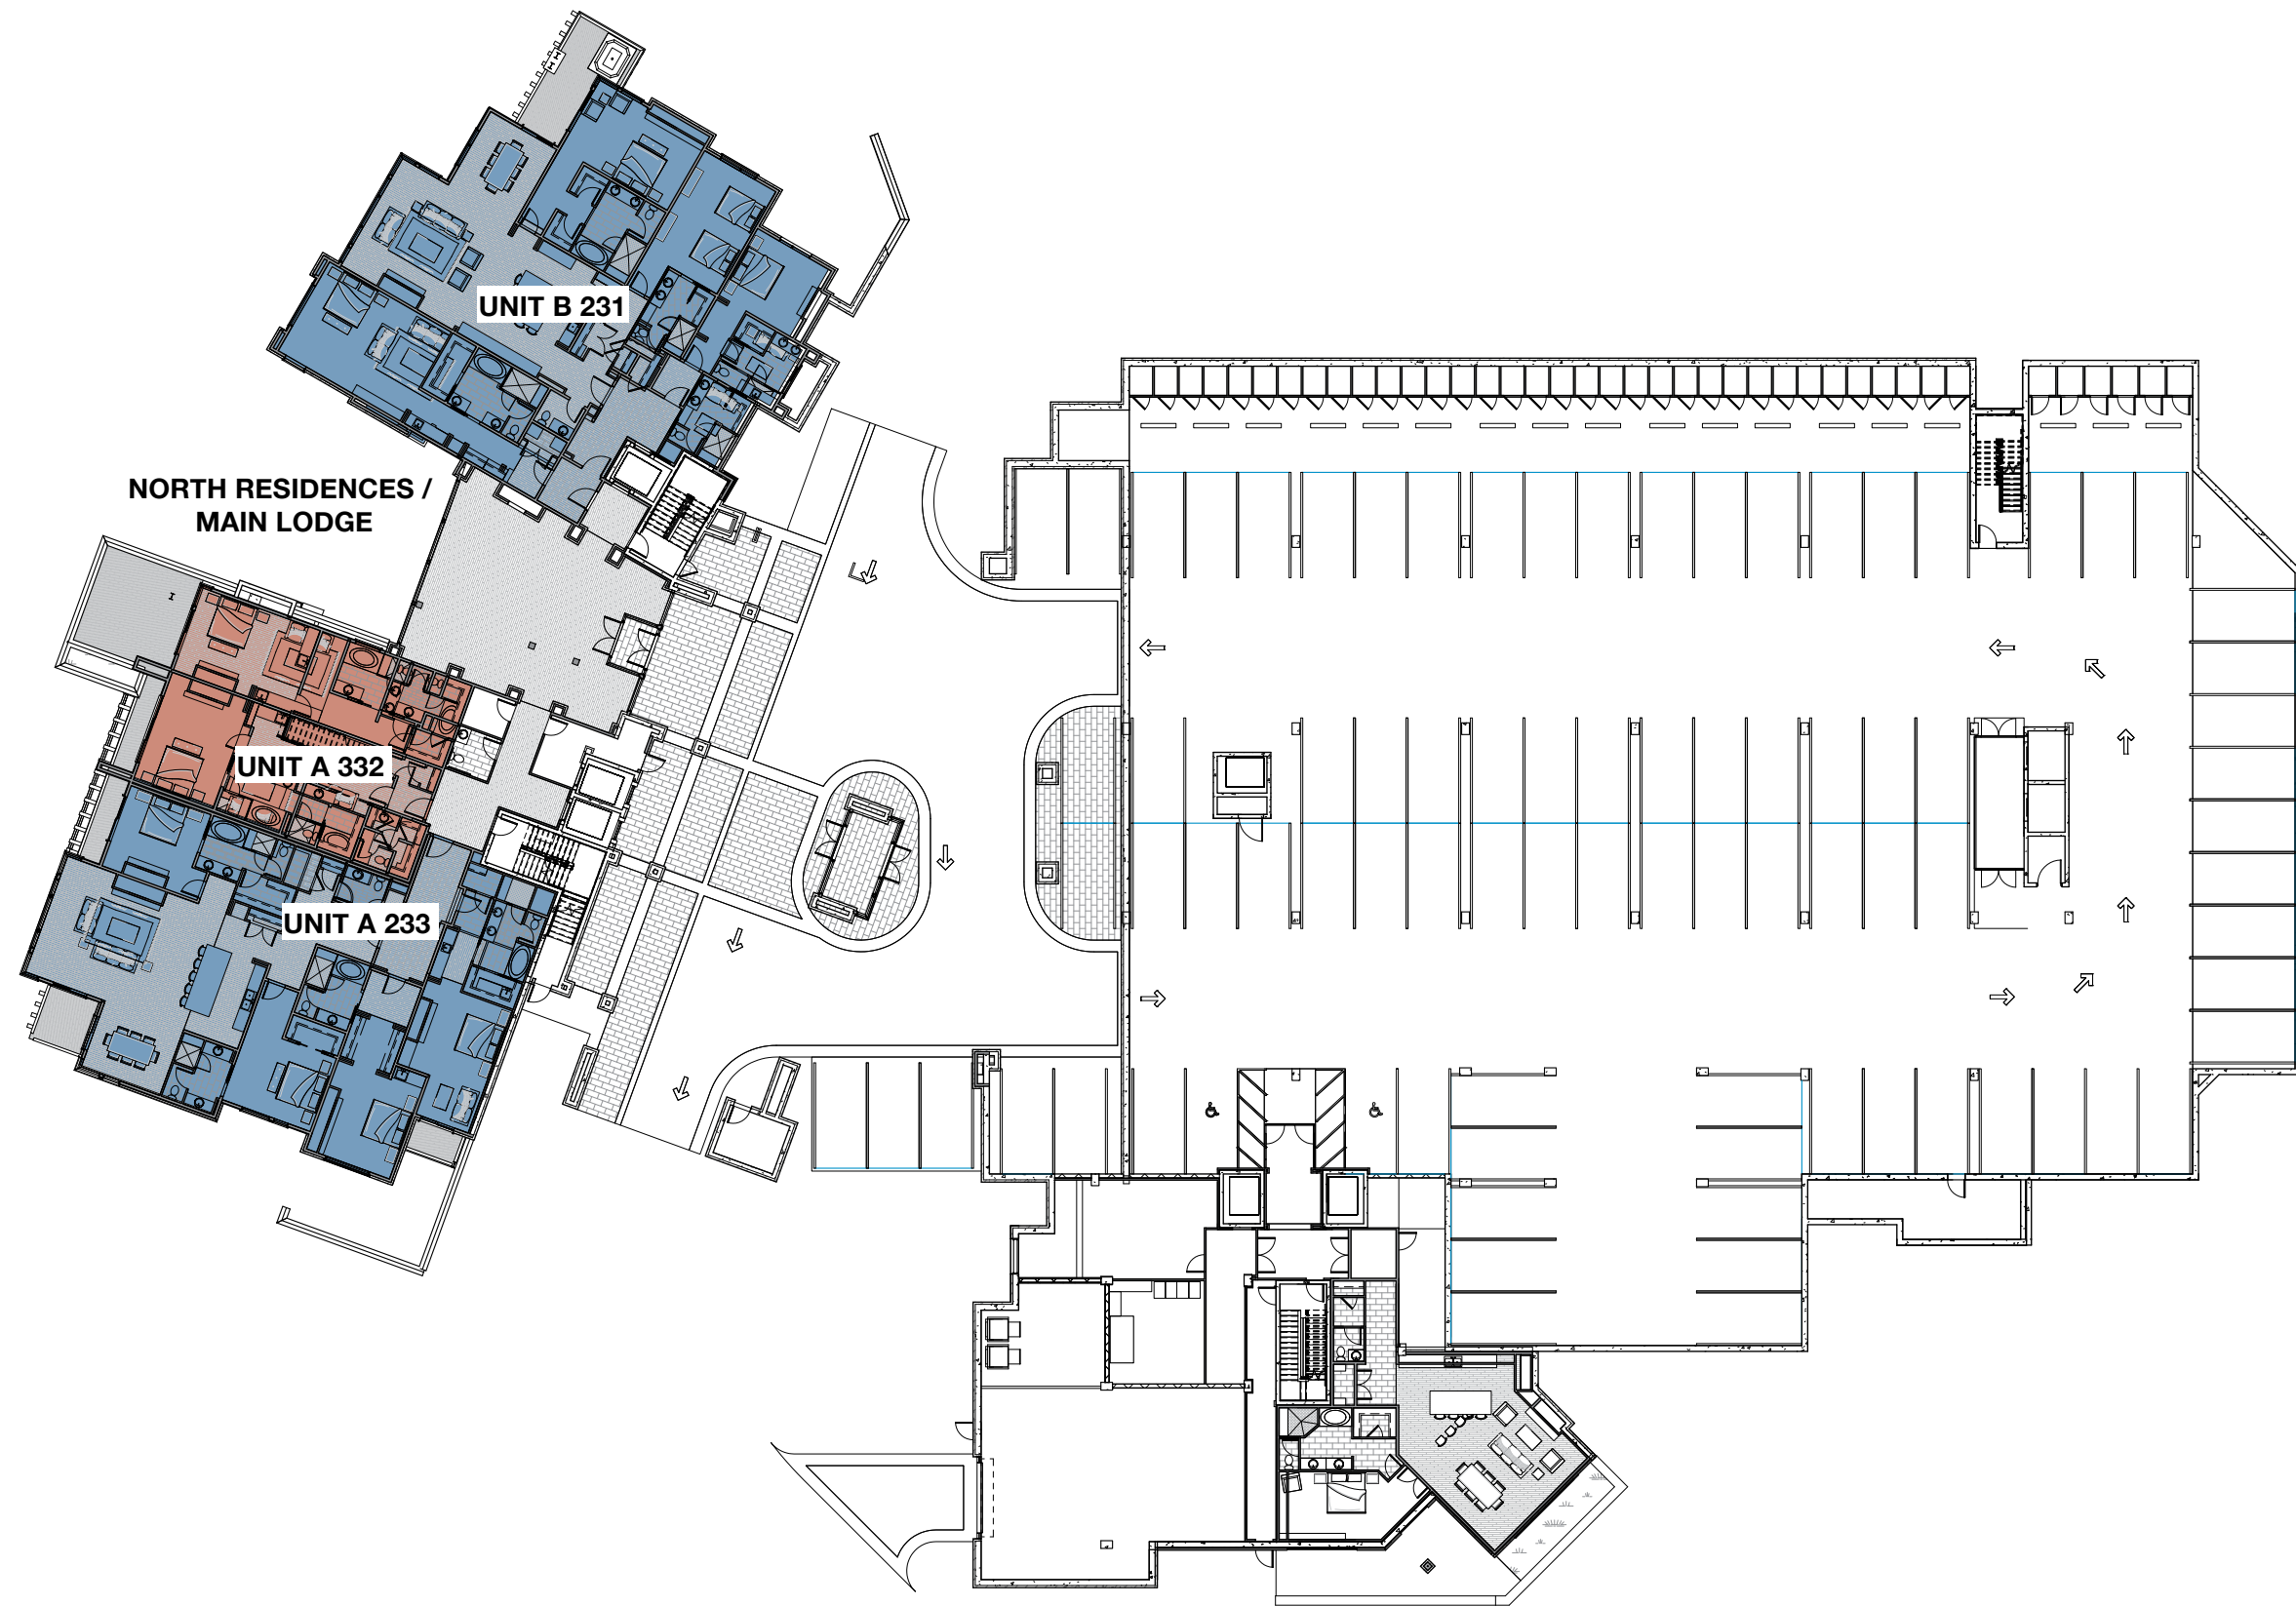

STEIN ERIKSEN RESIDENCES

FLOOR PLATES

**NORTH RESIDENCES /
MAIN LODGE**

SCALE: 1/32" = 1'-0"

SINGLE LEVEL CONDOMINIUM 
TWO STORY CONDOMINIUM 

STEIN ERIKSEN LODGE
DEER VALLEY

BERKSHIRE HATHAWAY
HomeServices
Utah Properties

**NORTH RESIDENCES /
MAIN LODGE**

SCALE: 1/32" = 1'-0"

SINGLE LEVEL CONDOMINIUM 
TWO STORY CONDOMINIUM 

There is no guarantee that the facilities and amenities shown will be built, or if built, will be of the same type, size or nature as depicted. This advertising material is neither an offer to sell nor a solicitation to buy to residents in states in which registration requirements have not been fulfilled. The renderings and photographs shown are visualizations only and current design concepts, finishes, features and square footage is subject to change without notice. Some services and amenities may be provided at an additional charge.

SCALE: 1/32" = 1'-0"

SINGLE LEVEL CONDOMINIUM ■
 TWO STORY CONDOMINIUM ■

BERKSHIRE HATHAWAY
 HomeServices
 Utah Properties

There is no guarantee that the facilities and amenities shown will be built, or if built, will be of the same type, size or nature as depicted. This advertising material is neither an offer to sell nor a solicitation to buy to residents in states in which registration requirements have not been fulfilled. The renderings and photographs shown are visualizations only and current design concepts, finishes, features and square footage is subject to change without notice. Some services and amenities may be provided at an additional charge.