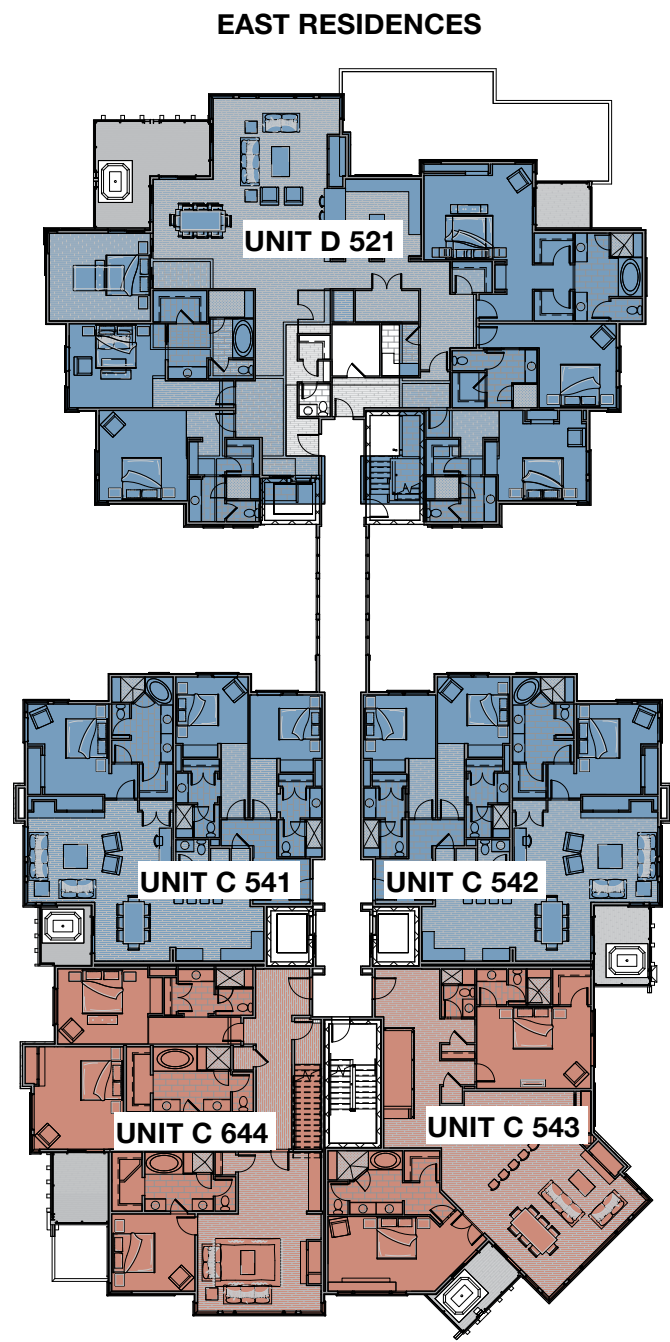

STEIN ERIKSEN RESIDENCES

FLOOR PLATES

**NORTH RESIDENCES /
MAIN LODGE**

SCALE: 1/32" = 1'-0"

SINGLE LEVEL CONDOMINIUM 
TWO STORY CONDOMINIUM 

STEIN ERIKSEN LODGE
DEER VALLEY

BERKSHIRE HATHAWAY
HomeServices
Utah Properties

SCALE: 1/32" = 1'-0"

SINGLE LEVEL CONDOMINIUM ■
TWO STORY CONDOMINIUM ■

BERKSHIRE HATHAWAY
HomeServices
Utah Properties

There is no guarantee that the facilities and amenities shown will be built, or if built, will be of the same type, size or nature as depicted. This advertising material is neither an offer to sell nor a solicitation to buy to residents in states in which registration requirements have not been fulfilled. The renderings and photographs shown are visualizations only and current design concepts, finishes, features and square footage is subject to change without notice. Some services and amenities may be provided at an additional charge.

WEST RESIDENCES

SCALE: 1/32" = 1'-0"

SINGLE LEVEL CONDOMINIUM 
TWO STORY CONDOMINIUM 

SCALE: 1/32" = 1'-0"

SINGLE LEVEL CONDOMINIUM 
TWO STORY CONDOMINIUM 

BERKSHIRE HATHAWAY
HomeServices
Utah Properties

There is no guarantee that the facilities and amenities shown will be built, or if built, will be of the same type, size or nature as depicted. This advertising material is neither an offer to sell nor a solicitation to buy to residents in states in which registration requirements have not been fulfilled. The renderings and photographs shown are visualizations only and current design concepts, finishes, features and square footage is subject to change without notice. Some services and amenities may be provided at an additional charge.