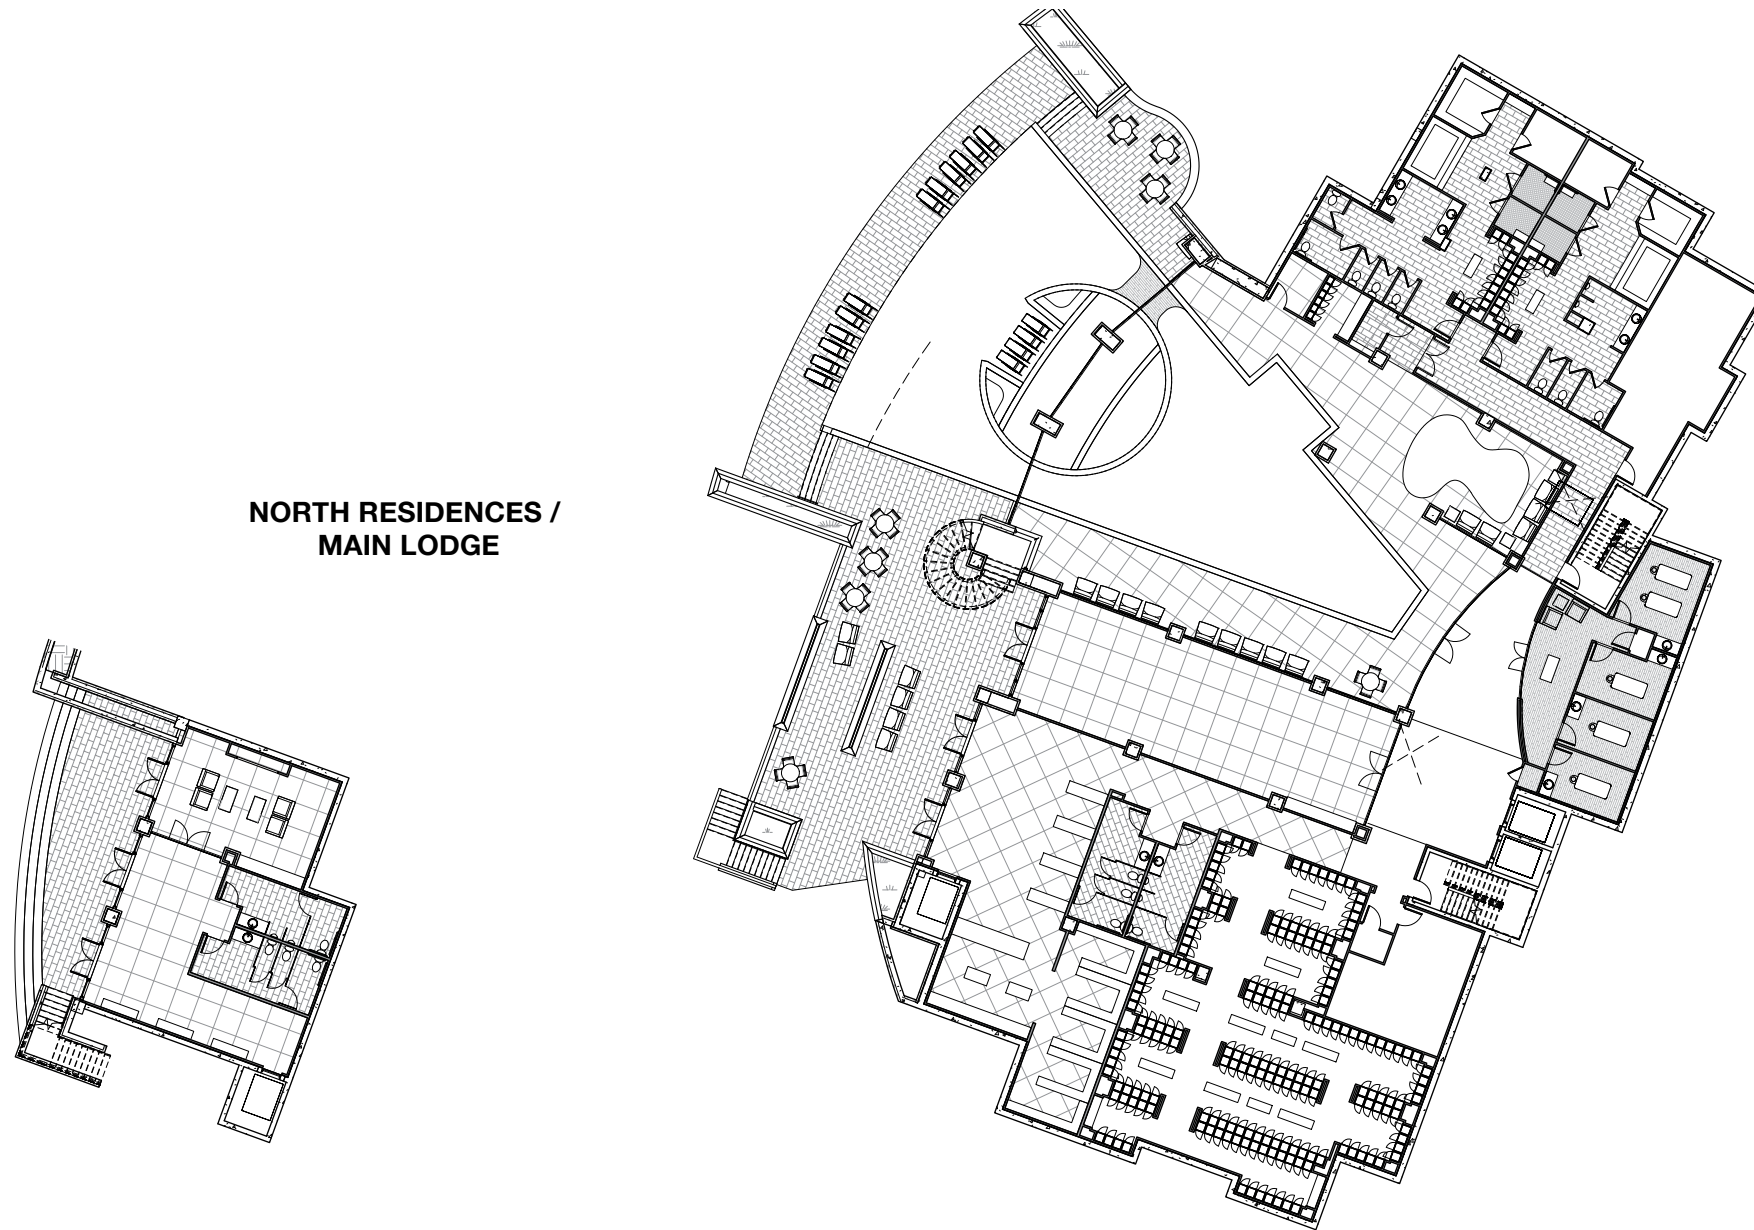

STEIN ERIKSEN RESIDENCES

FLOOR PLATES

**NORTH RESIDENCES /
MAIN LODGE**

SCALE: 1/32" = 1'-0"

SINGLE LEVEL CONDOMINIUM 
TWO STORY CONDOMINIUM 

STEIN ERIKSEN LODGE
DEER VALLEY

BERKSHIRE HATHAWAY
HomeServices
Utah Properties

**NORTH RESIDENCES /
MAIN LODGE**

SCALE: 1/32" = 1'-0"

SINGLE LEVEL CONDOMINIUM 
TWO STORY CONDOMINIUM 

There is no guarantee that the facilities and amenities shown will be built, or if built, will be of the same type, size or nature as depicted. This advertising material is neither an offer to sell nor a solicitation to buy to residents in states in which registration requirements have not been fulfilled. The renderings and photographs shown are visualizations only and current design concepts, finishes, features and square footage is subject to change without notice. Some services and amenities may be provided at an additional charge.