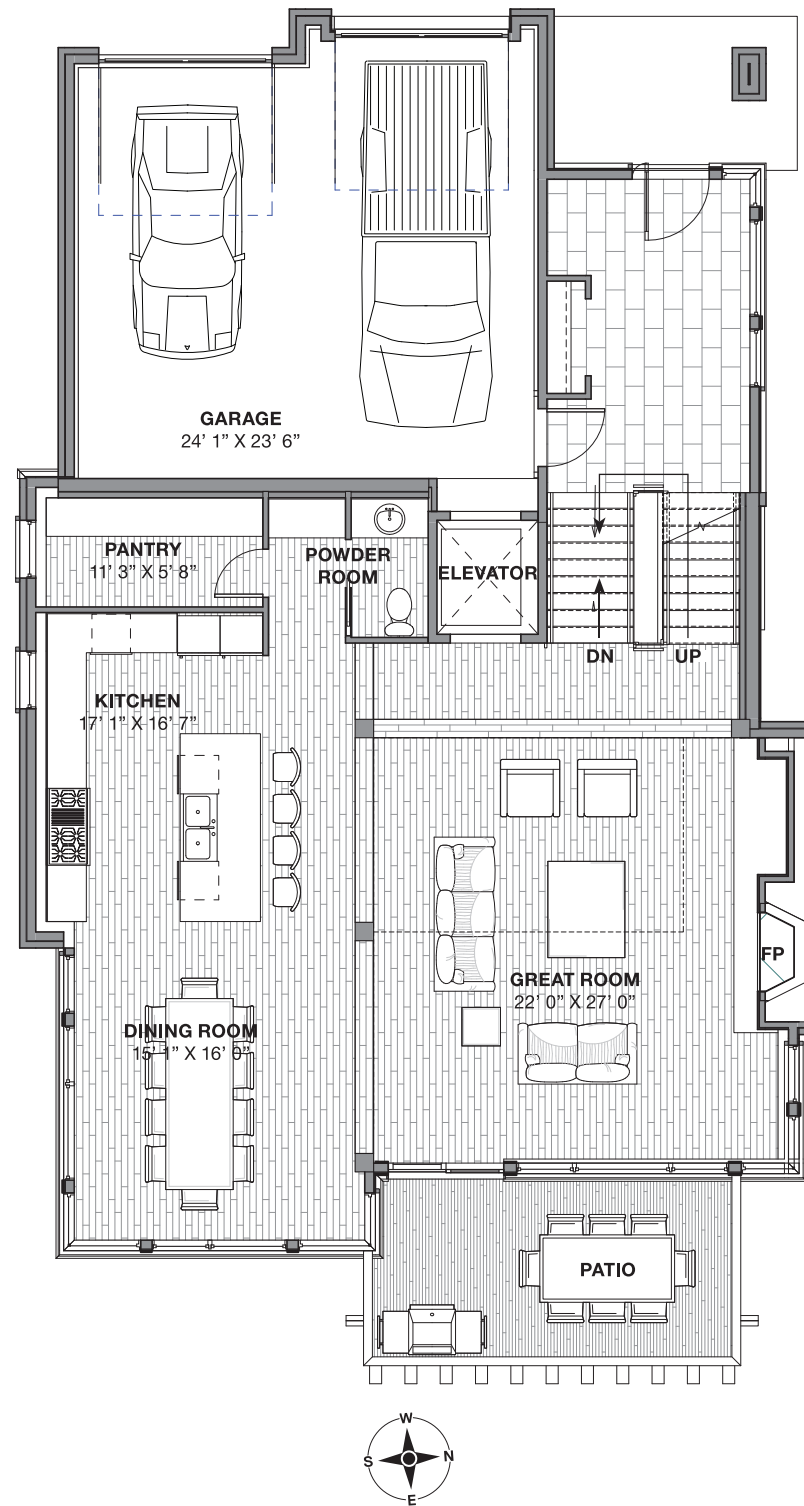

## HOME 13 5,434 SQ FT | 3 LEVELS

### FEATURES

- SKI-OUT/SKI-IN
- 4 BEDROOMS
- 4 BATHROOMS
- 2 POWDER ROOMS
- 2 CAR HEATED GARAGE
- EXPANSIVE VIEWS

### ARCHITECTURAL / INTERIOR HIGHLIGHTS

- Floor to Ceiling Dual Glazed Low-E High Performance Windows
- Wrap Around Windows in Great Room and Master Bedroom Suite with Open Views to Expansive Vistas
- Master Bedroom Suite with Steam Shower and Walk-In Closet
- Elegantly Appointed Bathrooms with Marble, Travertine, Limestone Or Quartz Finishes
- Laundry Rooms on Ski and Bedroom Levels
- Ceiling Heights Up to 20 Ft.
- Gourmet Kitchen with Custom Cabinetry, Pantry, Under Counter Refrigerator and Sub-Zero and Wolf Appliances
- Waterworks, Dornbracht, Hansgrohe or Blanco Fixtures Throughout
- Custom Built Natural Grain Wood and Steel Floating Staircases
- Custom Rift-Sawn White Oak Interior Doors
- Balconies with Custom Steel Railings and Large Terraces with Expansive Vistas
- Wood and Gas Burning Fire Places
- Ski Locker Room with Outdoor Spa and Fire Pits
- Game and/or Exercise Rooms
- Natural Stone and Reclaimed Wood Sidings
- Central Air Conditioning and Heat Throughout
- Radiant Heat Flooring Throughout

..... **LEVEL 0** .....

2,201 SQ FT | SCALE: 1/10" = 1'-0"  
 Scale only applies when printed on 11"x17" paper at 100%

There is no guarantee that the facilities and amenities shown will be built, or if built, will be of the same type, size or nature as depicted. This advertising material is neither an offer to sell nor a solicitation to buy to residents in states in which registration requirements have not been fulfilled. The renderings and photographs shown are visualizations only and current design concepts, finishes, features and square footage is subject to change without notice. Some services and amenities may be provided at an additional charge.