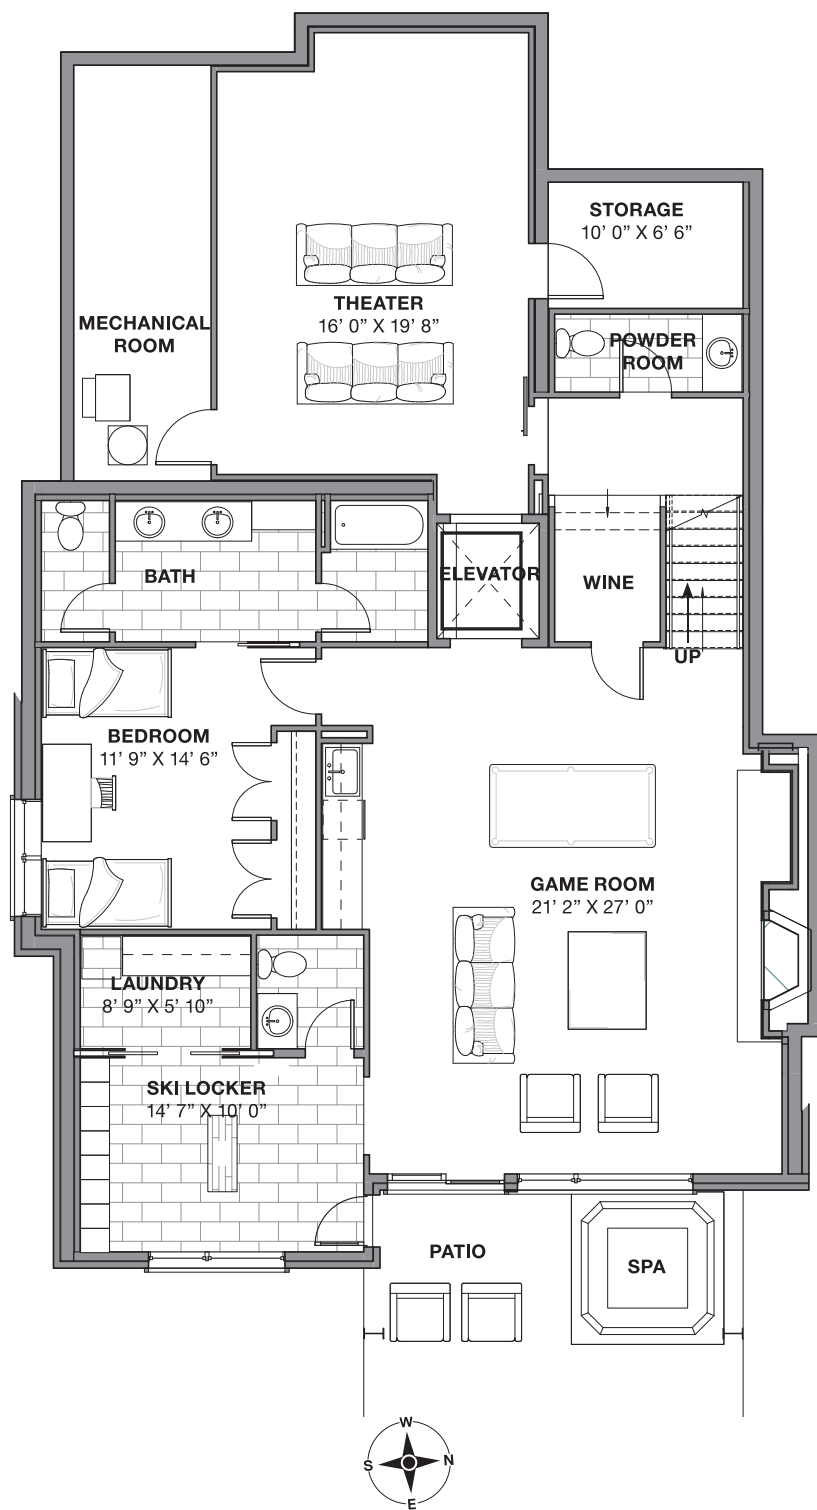

## HOME 13 5,434 SQ FT | 3 LEVELS

### FEATURES

- SKI-OUT/SKI-IN
- 4 BEDROOMS
- 4 BATHROOMS
- 2 POWDER ROOMS
- 2 CAR HEATED GARAGE
- EXPANSIVE VIEWS

### ARCHITECTURAL / INTERIOR HIGHLIGHTS

- Floor to Ceiling Dual Glazed Low-E High Performance Windows
- Wrap Around Windows in Great Room and Master Bedroom Suite with Open Views to Expansive Vistas
- Master Bedroom Suite with Steam Shower and Walk-In Closet
- Elegantly Appointed Bathrooms with Marble, Travertine, Limestone Or Quartz Finishes
- Laundry Rooms on Ski and Bedroom Levels
- Ceiling Heights Up to 20 Ft.
- Gourmet Kitchen with Custom Cabinetry, Pantry, Under Counter Refrigerator and Sub-Zero and Wolf Appliances
- Waterworks, Dornbracht, Hansgrohe or Blanco Fixtures Throughout
- Custom Built Natural Grain Wood and Steel Floating Staircases
- Custom Rift-Sawn White Oak Interior Doors
- Balconies with Custom Steel Railings and Large Terraces with Expansive Vistas
- Wood and Gas Burning Fire Places
- Ski Locker Room with Outdoor Spa and Fire Pits
- Game and/or Exercise Rooms
- Natural Stone and Reclaimed Wood Sidings
- Central Air Conditioning and Heat Throughout
- Radiant Heat Flooring Throughout

..... **LEVEL 0** .....

2,201 SQ FT | SCALE: 1/10" = 1'-0"  
 Scale only applies when printed on 11"x17" paper at 100%

There is no guarantee that the facilities and amenities shown will be built, or if built, will be of the same type, size or nature as depicted. This advertising material is neither an offer to sell nor a solicitation to buy to residents in states in which registration requirements have not been fulfilled. The renderings and photographs shown are visualizations only and current design concepts, finishes, features and square footage is subject to change without notice. Some services and amenities may be provided at an additional charge.