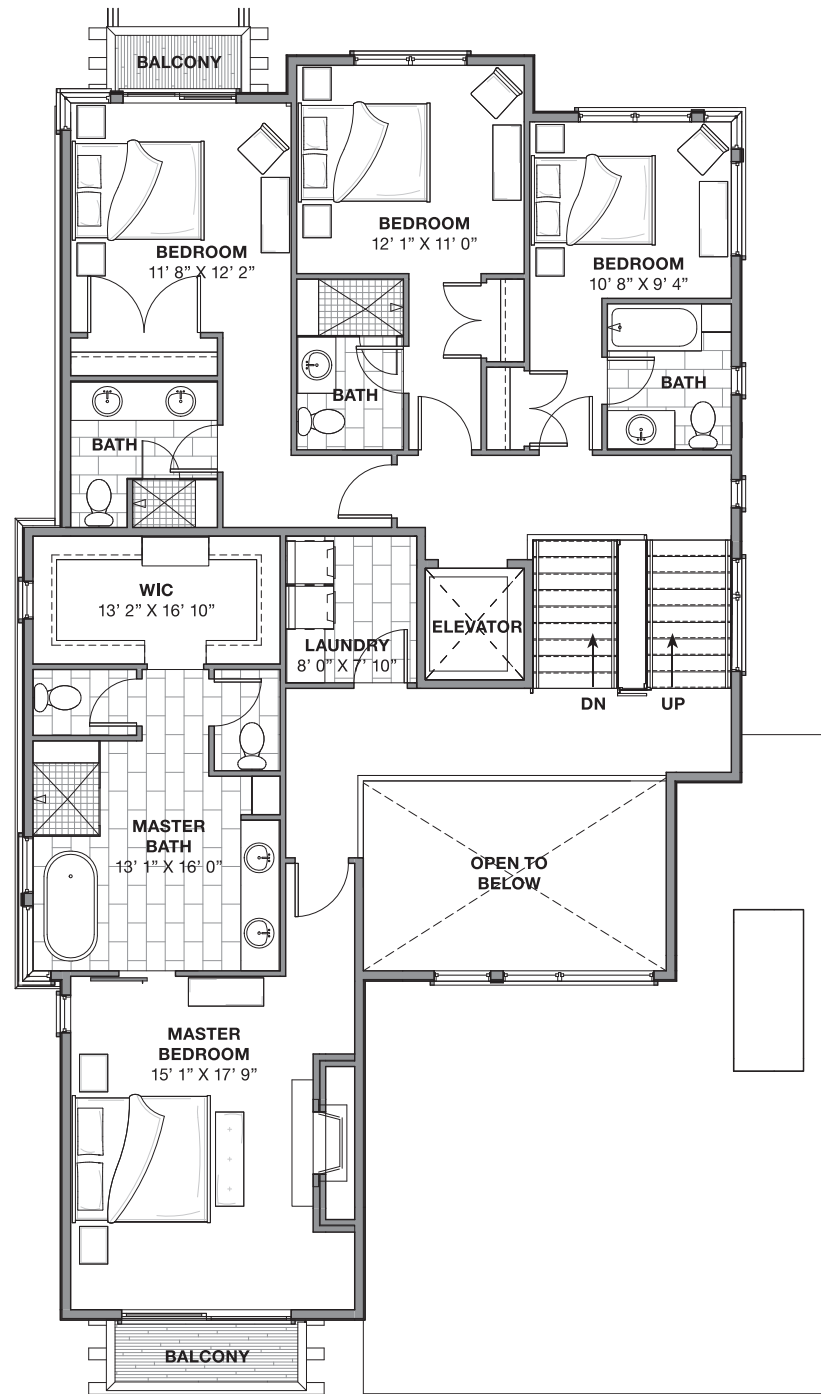

## HOME 13 5,434 SQ FT | 3 LEVELS

### ARCHITECTURAL / INTERIOR HIGHLIGHTS

- Floor to Ceiling Dual Glazed Low-E High Performance Windows
- Wrap Around Windows in Great Room and Master Bedroom Suite with Open Views to Expansive Vistas
- Master Bedroom Suite with Steam Shower and Walk-In Closet
- Elegantly Appointed Bathrooms with Marble, Travertine, Limestone Or Quartz Finishes
- Laundry Rooms on Ski and Bedroom Levels
- Ceiling Heights Up to 20 Ft.
- Gourmet Kitchen with Custom Cabinetry, Pantry, Under Counter Refrigerator and Sub-Zero and Wolf Appliances
- Waterworks, Dornbracht, Hansgrohe or Blanco Fixtures Throughout
- Custom Built Natural Grain Wood and Steel Floating Staircases
- Custom Rift-Sawn White Oak Interior Doors
- Balconies with Custom Steel Railings and Large Terraces with Expansive Vistas
- Wood and Gas Burning Fire Places
- Ski Locker Room with Outdoor Spa and Fire Pits
- Game and/or Exercise Rooms
- Natural Stone and Reclaimed Wood Sidings
- Central Air Conditioning and Heat Throughout
- Radiant Heat Flooring Throughout

..... **LEVEL 0** .....

2,201 SQ FT | SCALE: 1/10" = 1'-0"  
 Scale only applies when printed on 11"x17" paper at 100%

There is no guarantee that the facilities and amenities shown will be built, or if built, will be of the same type, size or nature as depicted. This advertising material is neither an offer to sell nor a solicitation to buy to residents in states in which registration requirements have not been fulfilled. The renderings and photographs shown are visualizations only and current design concepts, finishes, features and square footage is subject to change without notice. Some services and amenities may be provided at an additional charge.

..... LEVEL 1 .....

1,606 SQ FT | SCALE: 1/10" = 1'-0"

Scale only applies when printed on 11"x17" paper at 100%

..... **LEVEL 2** .....

1,627 SQ FT | SCALE: 1/10" = 1'-0"

Scale only applies when printed on 11"x17" paper at 100%