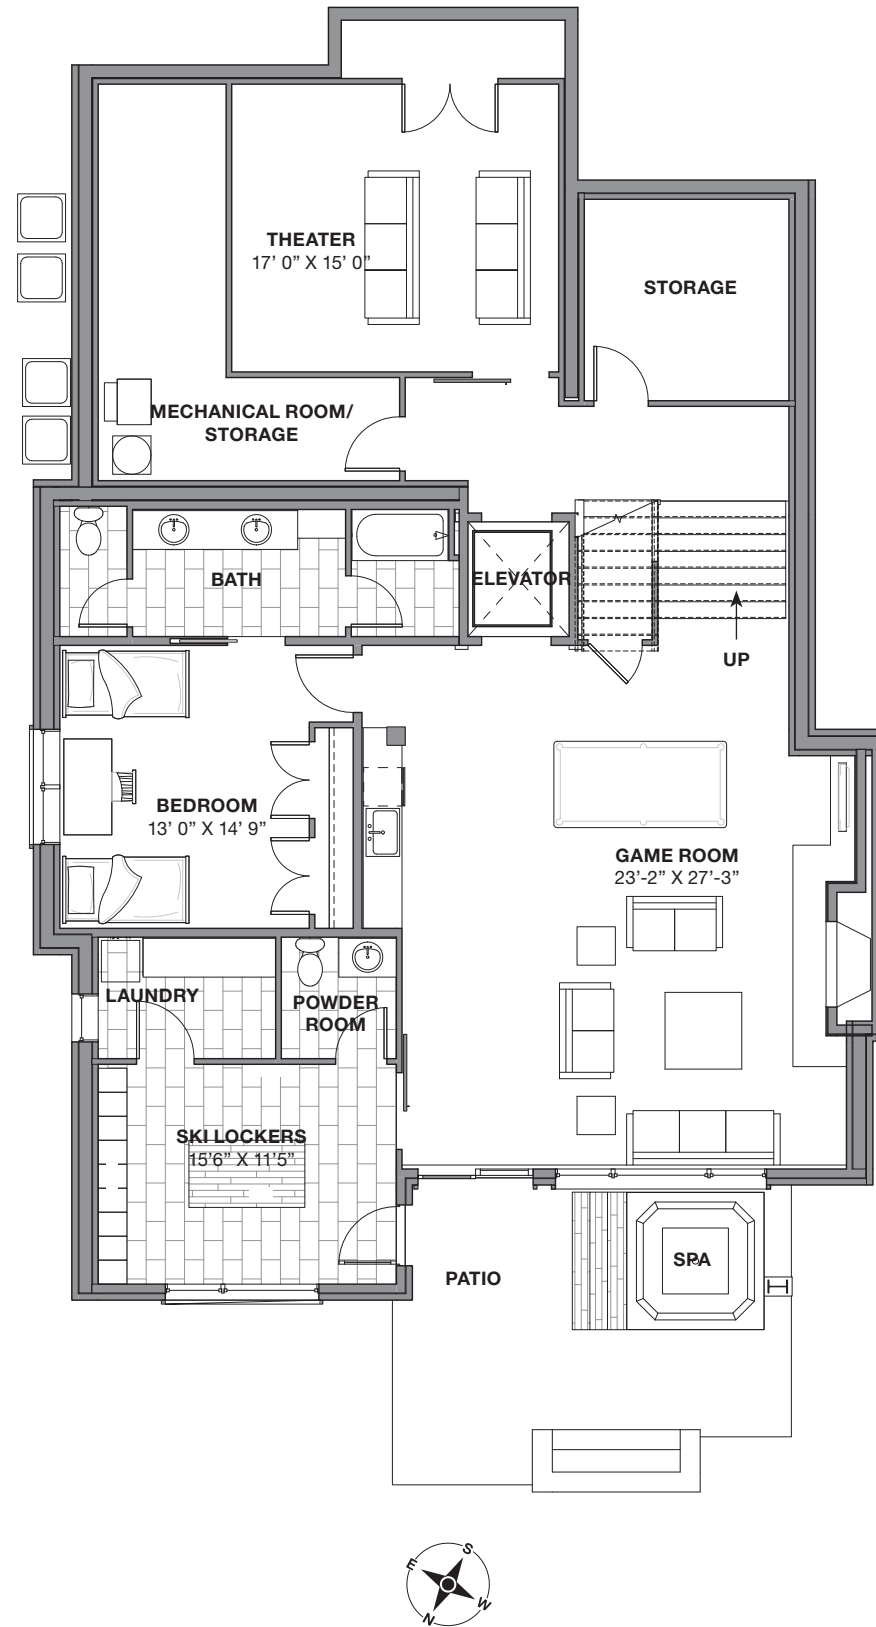

9

W

Z

O

I

HOME 9

6,085 SQ FT | 3 LEVELS

FEATURES

- SKI-OUT/SKI-IN
- 5 BEDROOMS
- 5 BATHROOMS
- 2 POWDER ROOMS
- 2 CAR HEATED GARAGE
- EXPANSIVE VIEWS

ARCHITECTURAL / INTERIOR HIGHLIGHTS

- Floor to Ceiling Dual Glazed Low-E High Performance Windows
- Wrap Around Windows in Great Room and Master Bedroom Suite with Open Views to Expansive Vistas
- Master Bedroom Suite with Steam Shower and Walk-In Closet
- Elegantly Appointed Bathrooms with Marble, Travertine, Limestone Or Quartz Finishes
- Laundry Rooms on Ski and Bedroom Levels
- Ceiling Heights Up to 20 Ft.
- Gourmet Kitchen with Custom Cabinetry, Pantry, Under Counter Refrigerator and Sub-Zero and Wolf Appliances
- Waterworks, Dornbracht, Hansgrohe or Blanco Fixtures Throughout
- Custom Built Natural Grain Wood and Steel Floating Staircases
- Custom Rift-Sawn White Oak Interior Doors
- Balconies with Custom Steel Railings and Large Terraces with Expansive Vistas
- Wood and Gas Burning Fire Places
- Ski Locker Room with Outdoor Spa and Fire Pits
- Game and/or Exercise Rooms
- Natural Stone and Reclaimed Wood Sidings
- Central Air Conditioning and Heat Throughout
- Radiant Heat Flooring Throughout

..... **LEVEL 0**

2,583 SQ FT | SCALE: 1/10" = 1'-0"

Scale only applies when printed on 11"x17" paper at 100%

There is no guarantee that the facilities and amenities shown will be built, or if built, will be of the same type, size or nature as depicted. This advertising material is neither an offer to sell nor a solicitation to buy to residents in states in which registration requirements have not been fulfilled. The renderings and photographs shown are visualizations only and current design concepts, finishes, features and square footage is subject to change without notice. Some services and amenities may be provided at an additional charge.