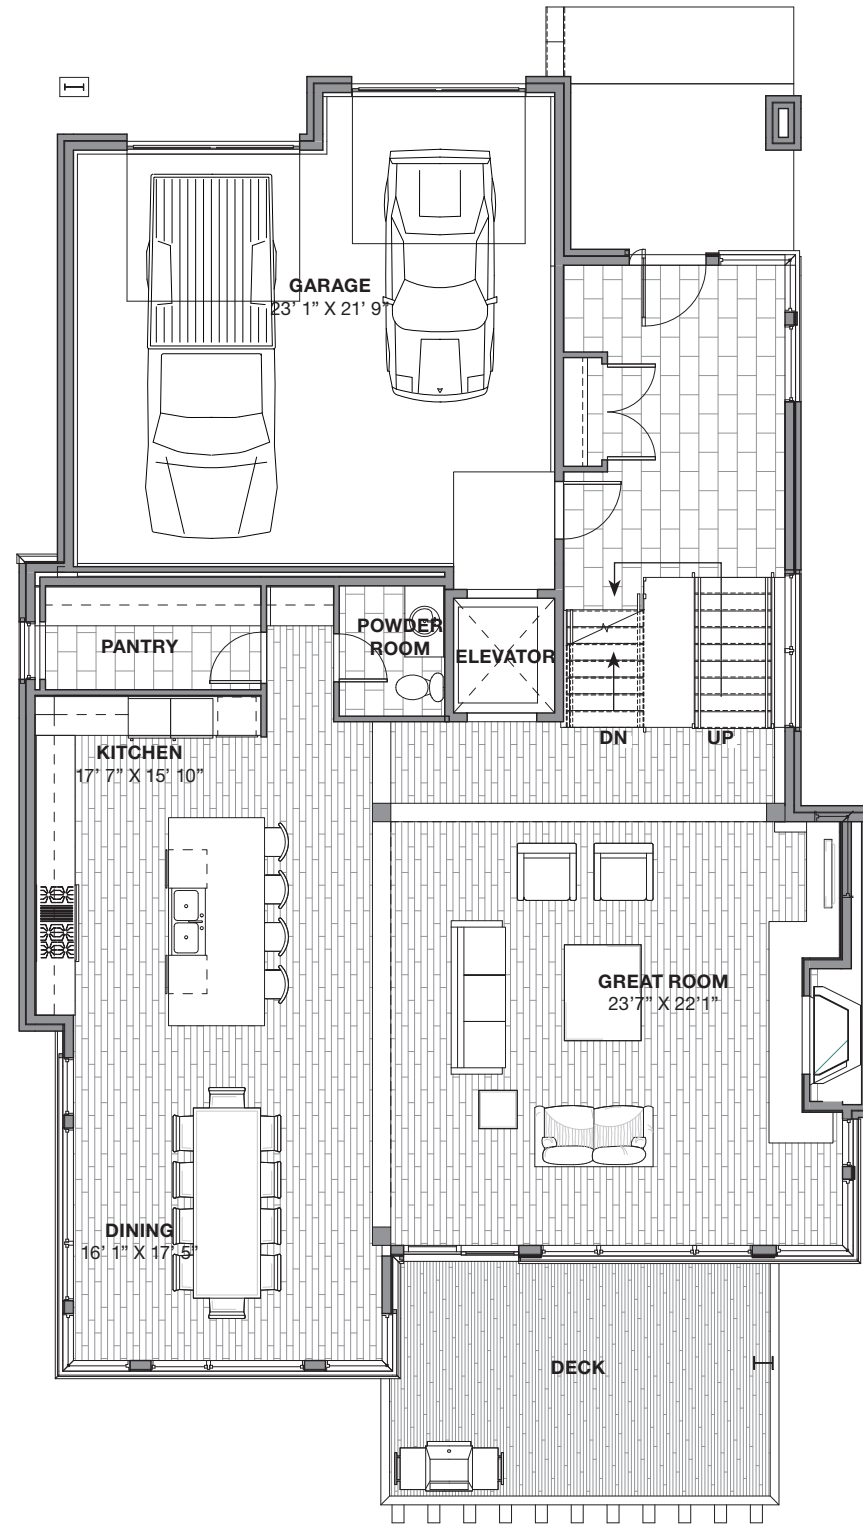

9

W

Z

O

I

HOME 9

6,085 SQ FT | 3 LEVELS

FEATURES

- SKI-OUT/SKI-IN
- 5 BEDROOMS
- 5 BATHROOMS
- 2 POWDER ROOMS
- 2 CAR HEATED GARAGE
- EXPANSIVE VIEWS

ARCHITECTURAL / INTERIOR HIGHLIGHTS

- Floor to Ceiling Dual Glazed Low-E High Performance Windows
- Wrap Around Windows in Great Room and Master Bedroom Suite with Open Views to Expansive Vistas
- Master Bedroom Suite with Steam Shower and Walk-In Closet
- Elegantly Appointed Bathrooms with Marble, Travertine, Limestone Or Quartz Finishes
- Laundry Rooms on Ski and Bedroom Levels
- Ceiling Heights Up to 20 Ft.
- Gourmet Kitchen with Custom Cabinetry, Pantry, Under Counter Refrigerator and Sub-Zero and Wolf Appliances
- Waterworks, Dornbracht, Hansgrohe or Blanco Fixtures Throughout
- Custom Built Natural Grain Wood and Steel Floating Staircases
- Custom Rift-Sawn White Oak Interior Doors
- Balconies with Custom Steel Railings and Large Terraces with Expansive Vistas
- Wood and Gas Burning Fire Places
- Ski Locker Room with Outdoor Spa and Fire Pits
- Game and/or Exercise Rooms
- Natural Stone and Reclaimed Wood Sidings
- Central Air Conditioning and Heat Throughout
- Radiant Heat Flooring Throughout

..... **LEVEL 0**

2,583 SQ FT | SCALE: 1/10" = 1'-0"

Scale only applies when printed on 11"x17" paper at 100%

There is no guarantee that the facilities and amenities shown will be built, or if built, will be of the same type, size or nature as depicted. This advertising material is neither an offer to sell nor a solicitation to buy to residents in states in which registration requirements have not been fulfilled. The renderings and photographs shown are visualizations only and current design concepts, finishes, features and square footage is subject to change without notice. Some services and amenities may be provided at an additional charge.