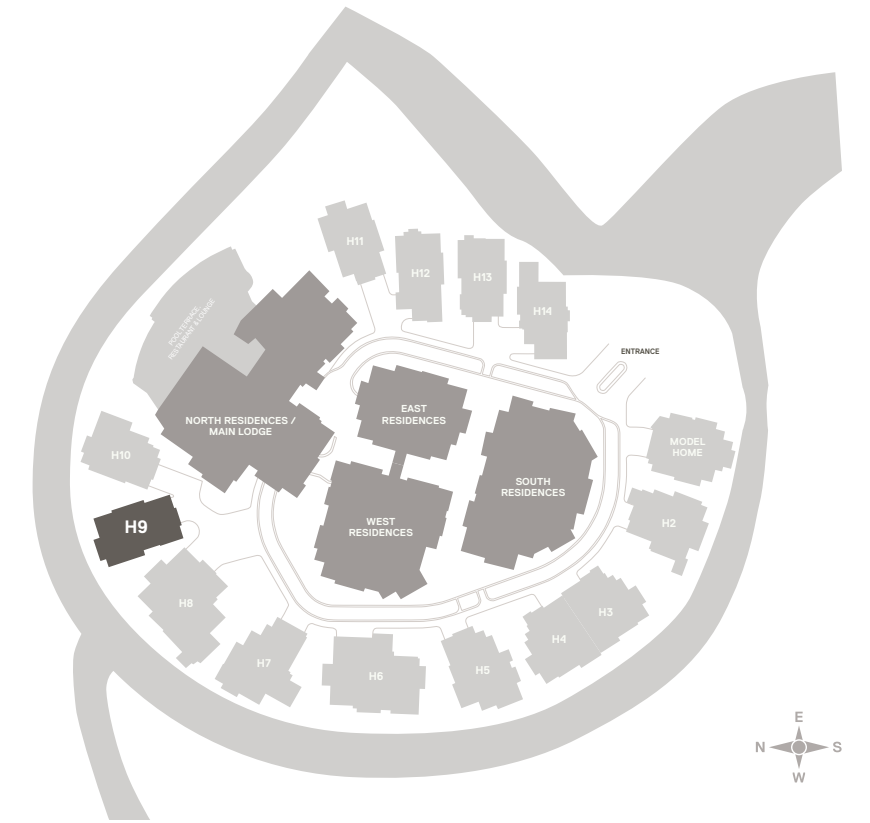

9

W

Z

O

I

HOME 9

6,085 SQ FT | 3 LEVELS

FEATURES

..... **LEVEL 0**

2,583 SQ FT | SCALE: 1/10" = 1'-0"

Scale only applies when printed on 11"x17" paper at 100%

There is no guarantee that the facilities and amenities shown will be built, or if built, will be of the same type, size or nature as depicted. This advertising material is neither an offer to sell nor a solicitation to buy to residents in states in which registration requirements have not been fulfilled. The renderings and photographs shown are visualizations only and current design concepts, finishes, features and square footage is subject to change without notice. Some services and amenities may be provided at an additional charge.

..... **LEVEL 1**

1,743 SQ FT | SCALE: 1/10" = 1'-0"

Scale only applies when printed on 11"x17" paper at 100%

..... **LEVEL 2**

1,759 SQ FT | SCALE: 1/10" = 1'-0"

Scale only applies when printed on 11"x17" paper at 100%