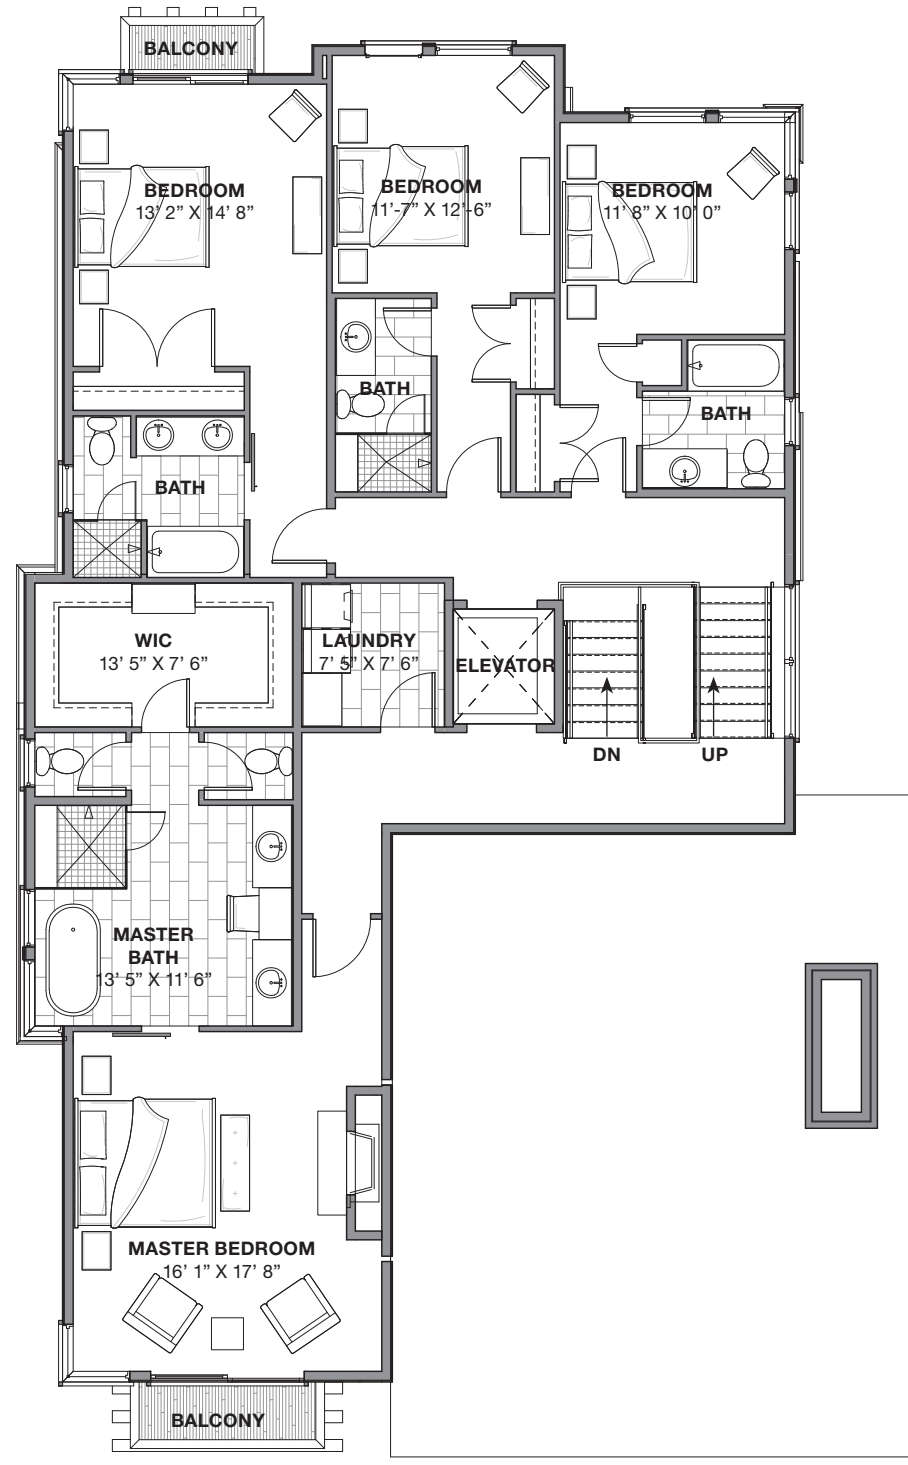

..... **LEVEL 2** .....

1,759 SQ FT | SCALE: 1/10" = 1'-0"

Scale only applies when printed on 11"x17" paper at 100%