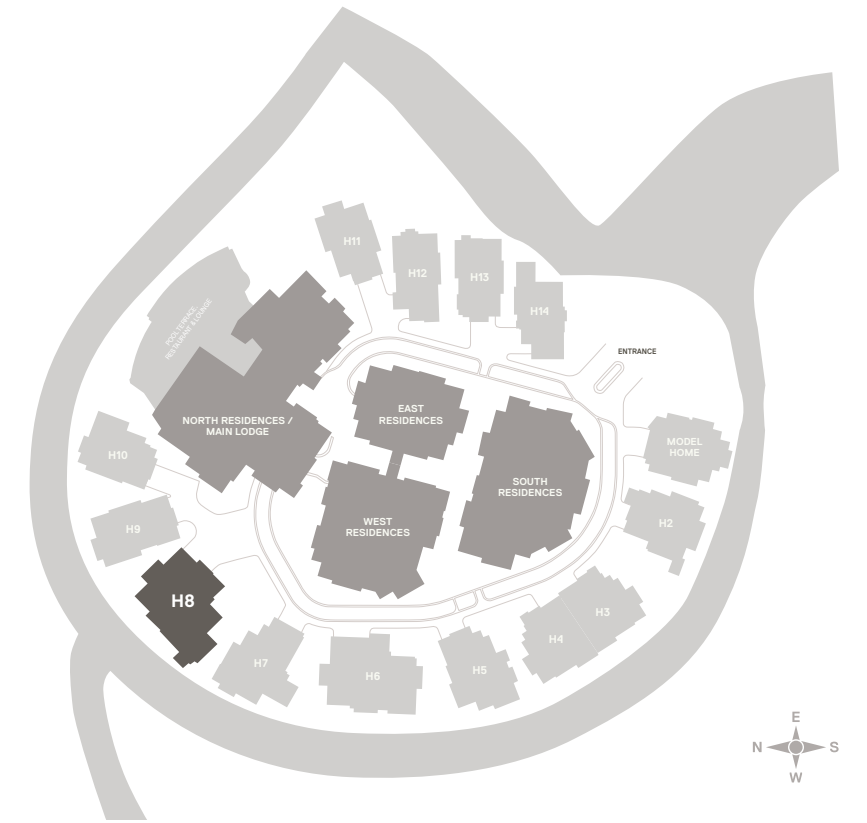

8

W

M

O

I

HOME 8

7,833 SQ FT | 3 LEVELS

FEATURES

LEVEL 0

3,213 SQ FT | SCALE: 1/10" = 1'-0"

Scale only applies when printed on 11"x17" paper at 100%

BERKSHIRE HATHAWAY
HomeServices
Utah Properties

There is no guarantee that the facilities and amenities shown will be built, or if built, will be of the same type, size or nature as depicted. This advertising material is neither an offer to sell nor a solicitation to buy to residents in states in which registration requirements have not been fulfilled. The renderings and photographs shown are visualizations only and current design concepts, finishes, features and square footage is subject to change without notice. Some services and amenities may be provided at an additional charge.

..... **LEVEL 1**

2,567 SQ FT | SCALE: 1/10" = 1'-0"

Scale only applies when printed on 11"x17" paper at 100%

..... LEVEL 2

2,053 SQ FT | SCALE: 1/10" = 1'-0"

Scale only applies when printed on 11"x17" paper at 100%