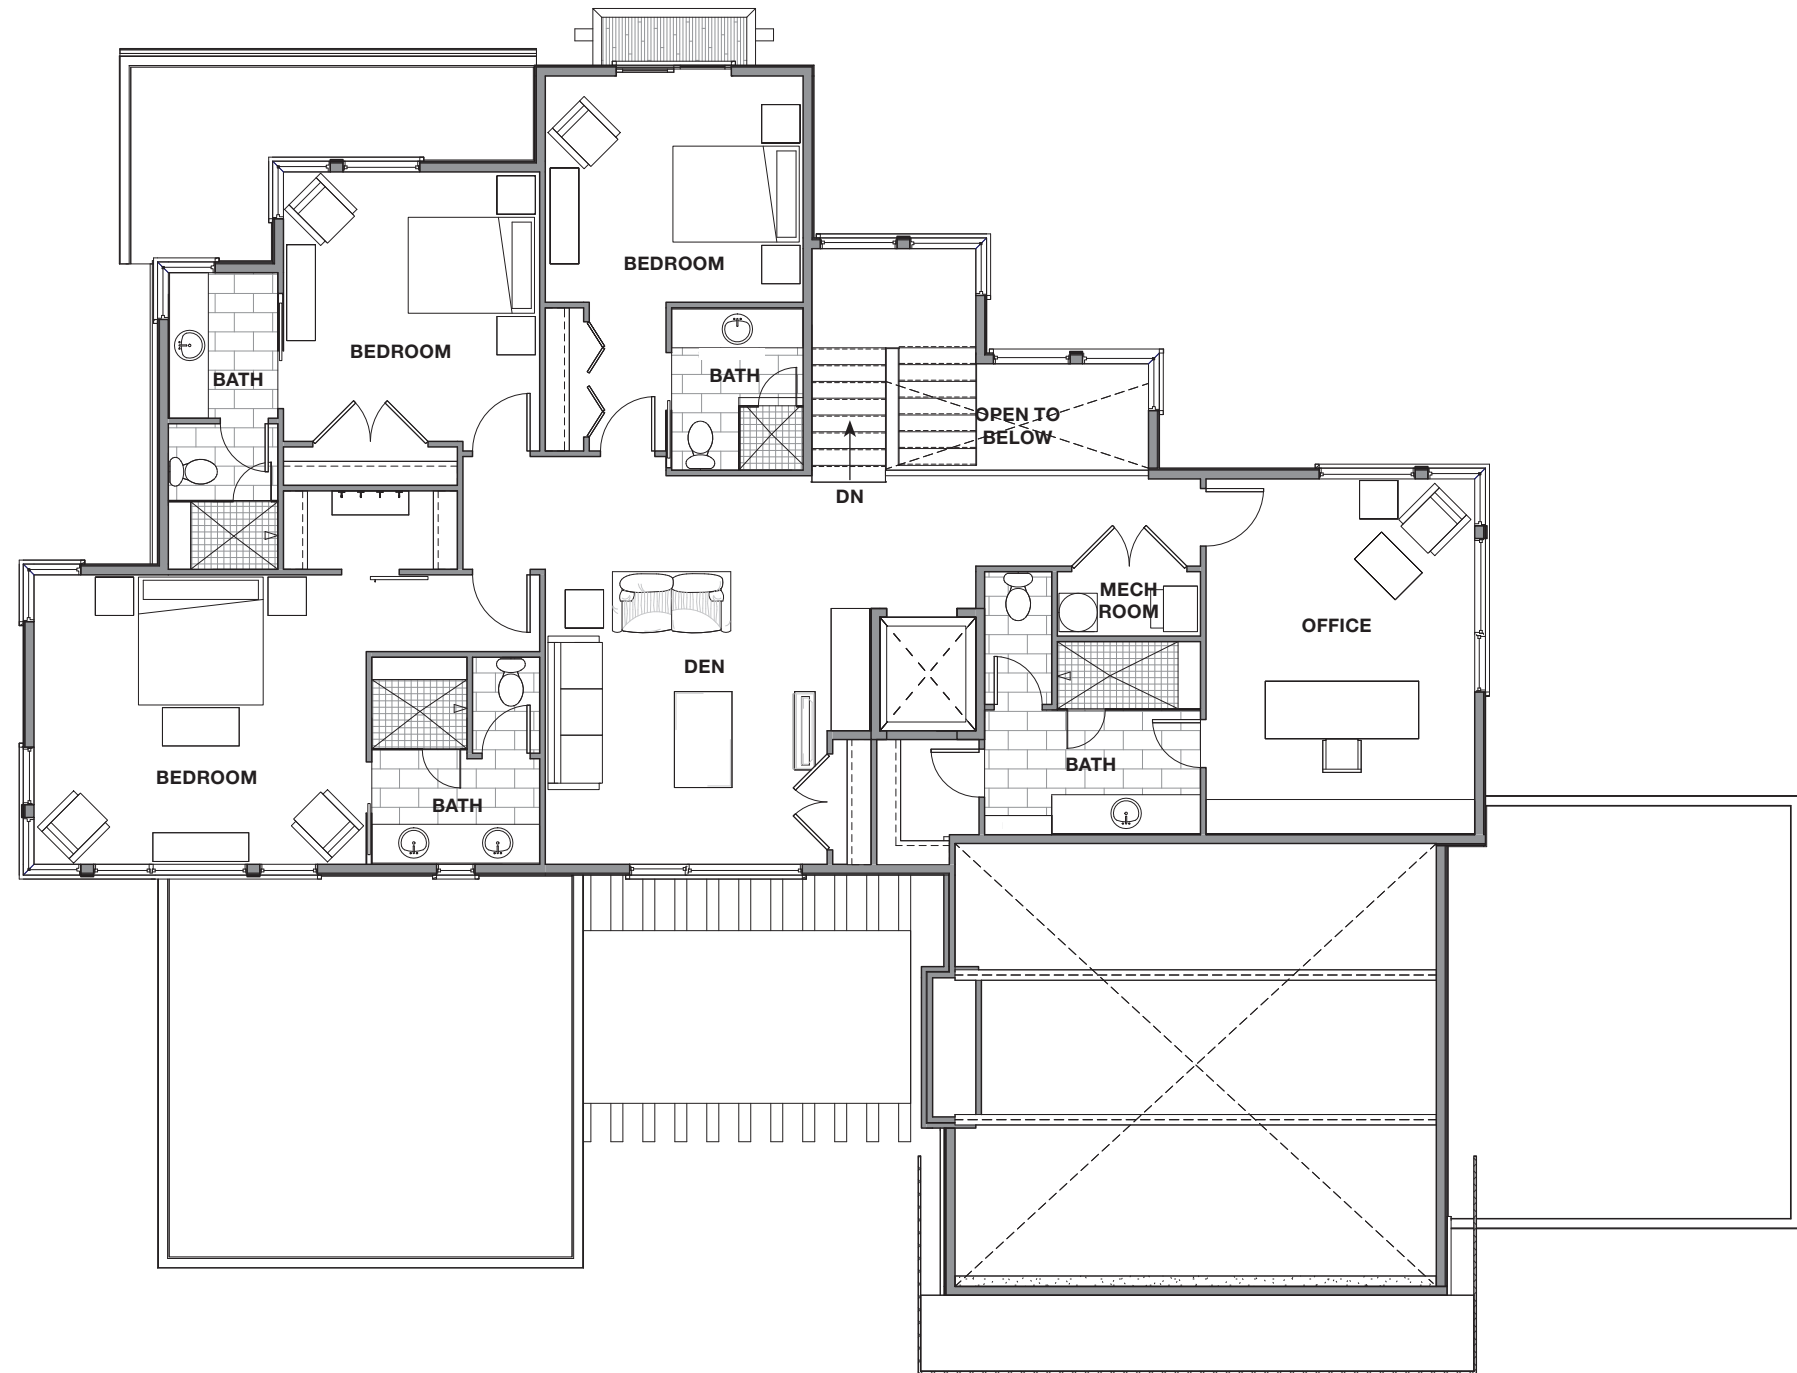

LEVEL 0

3,213 SQ FT | SCALE: 1/10" = 1'-0"

Scale only applies when printed on 11"x17" paper at 100%

BERKSHIRE HATHAWAY
HomeServices
Utah Properties

There is no guarantee that the facilities and amenities shown will be built, or if built, will be of the same type, size or nature as depicted. This advertising material is neither an offer to sell nor a solicitation to buy to residents in states in which registration requirements have not been fulfilled. The renderings and photographs shown are visualizations only and current design concepts, finishes, features and square footage is subject to change without notice. Some services and amenities may be provided at an additional charge.

..... **LEVEL 1**

2,567 SQ FT | SCALE: 1/10" = 1'-0"

Scale only applies when printed on 11"x17" paper at 100%

..... LEVEL 2

2,053 SQ FT | SCALE: 1/10" = 1'-0"

Scale only applies when printed on 11"x17" paper at 100%