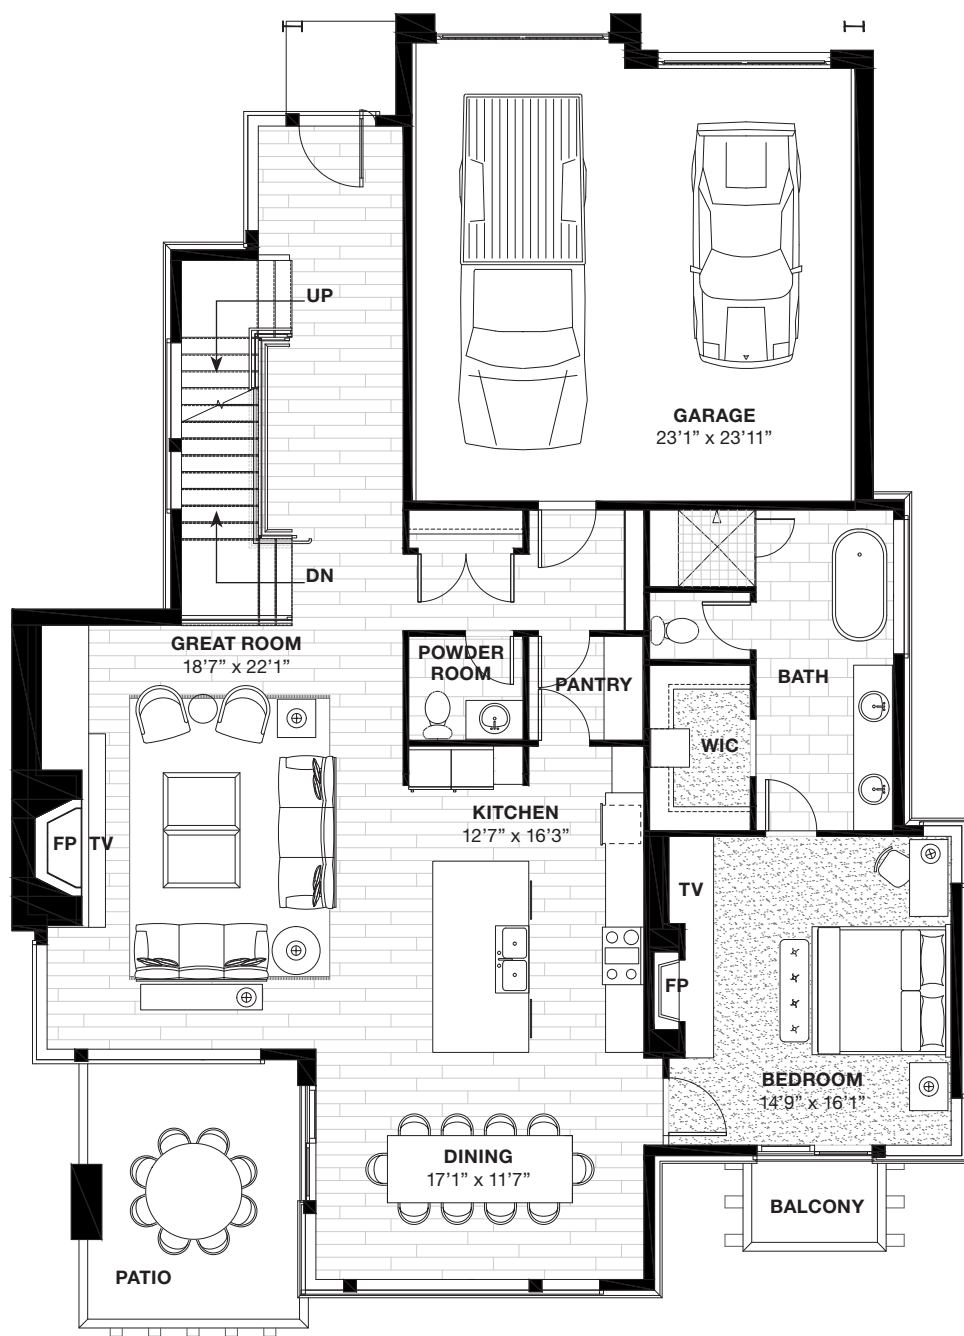

L

W

W

O

I

HOME 5

6,266 SQ FT | 3 LEVELS

FEATURES

- SKI-OUT/SKI-IN
- 5 BEDROOMS
- 6 BATHROOMS
- 1 POWDER ROOM
- 2 CAR HEATED GARAGE
- EXPANSIVE VIEWS

ARCHITECTURAL / INTERIOR HIGHLIGHTS

- Floor to Ceiling Dual Glazed Low-E High Performance Windows
- Wrap Around Windows in Great Room and Master Bedroom Suite with Open Views to Expansive Vistas
- Master Bedroom Suite with Steam Shower and Walk-In Closet
- Elegantly Appointed Bathrooms with Marble, Travertine, Limestone Or Quartz Finishes
- Laundry Rooms on Ski and Bedroom Levels
- Ceiling Heights Up to 20 Ft
- Gourmet Kitchen with Custom Cabinetry, Pantry, Under Counter Refrigerator and Sub-Zero and Wolf Appliances
- Waterworks, Dornbracht, Hansgrohe or Blanco Fixtures Throughout
- Custom Built Natural Grain Wood and Steel Floating Staircases
- Custom Rift-Sawn White Oak Interior Doors
- Balconies with Custom Steel Railings and Large Terraces with Expansive Vistas
- Wood and Gas Burning Fire Places
- Ski Locker Room with Outdoor Spa and Fire Pits
- Game and/or Exercise Rooms
- Natural Stone and Reclaimed Wood Sidings
- Central Air Conditioning and Heat Throughout
- Radiant Heat Flooring Throughout

..... **LEVEL 0**

2,511 SQ FT | SCALE: 1/10" = 1'-0"

Scale only applies when printed on 11"x17" paper at 100%

BERKSHIRE HATHAWAY
HomeServices
Utah Properties

There is no guarantee that the facilities and amenities shown will be built, or if built, will be of the same type, size or nature as depicted. This advertising material is neither an offer to sell nor a solicitation to buy to residents in states in which registration requirements have not been fulfilled. The renderings and photographs shown are visualizations only and current design concepts, finishes, features and square footage is subject to change without notice. Some services and amenities may be provided at an additional charge.

..... LEVEL 1

1,977 SQ FT | SCALE: 1/10" = 1'-0"

Scale only applies when printed on 11"x17" paper at 100%