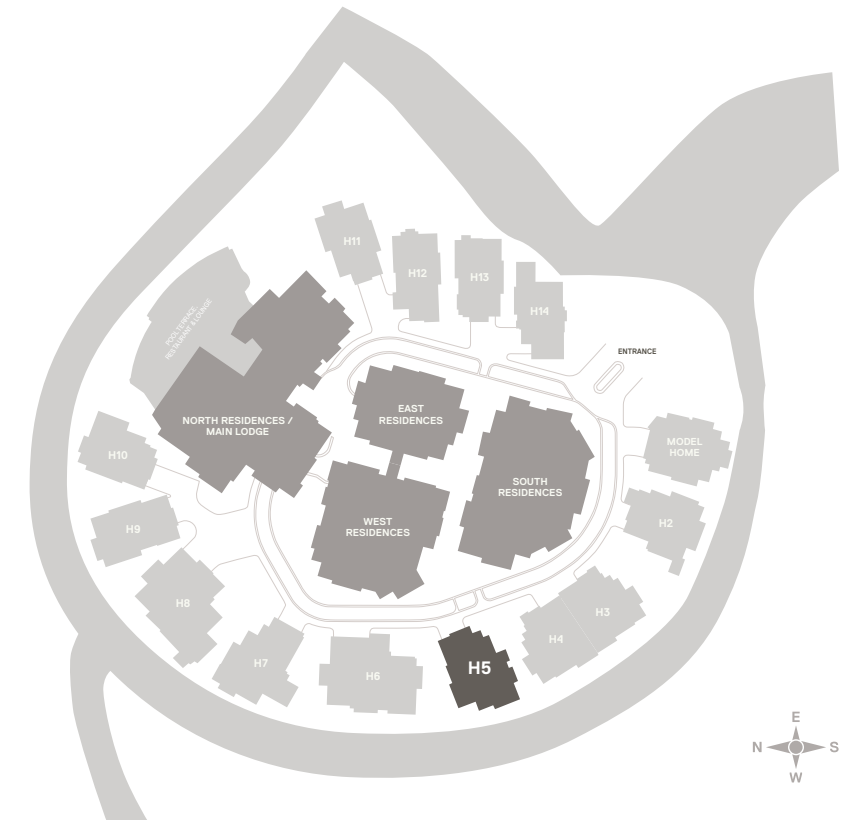

L

W

W

O

I

HOME 5

6,266 SQ FT | 3 LEVELS

FEATURES

..... **LEVEL 0**

2,511 SQ FT | SCALE: 1/10" = 1'-0"

Scale only applies when printed on 11"x17" paper at 100%

BERKSHIRE HATHAWAY
HomeServices
Utah Properties

There is no guarantee that the facilities and amenities shown will be built, or if built, will be of the same type, size or nature as depicted. This advertising material is neither an offer to sell nor a solicitation to buy to residents in states in which registration requirements have not been fulfilled. The renderings and photographs shown are visualizations only and current design concepts, finishes, features and square footage is subject to change without notice. Some services and amenities may be provided at an additional charge.

..... LEVEL 1

1,977 SQ FT | SCALE: 1/10" = 1'-0"

Scale only applies when printed on 11"x17" paper at 100%