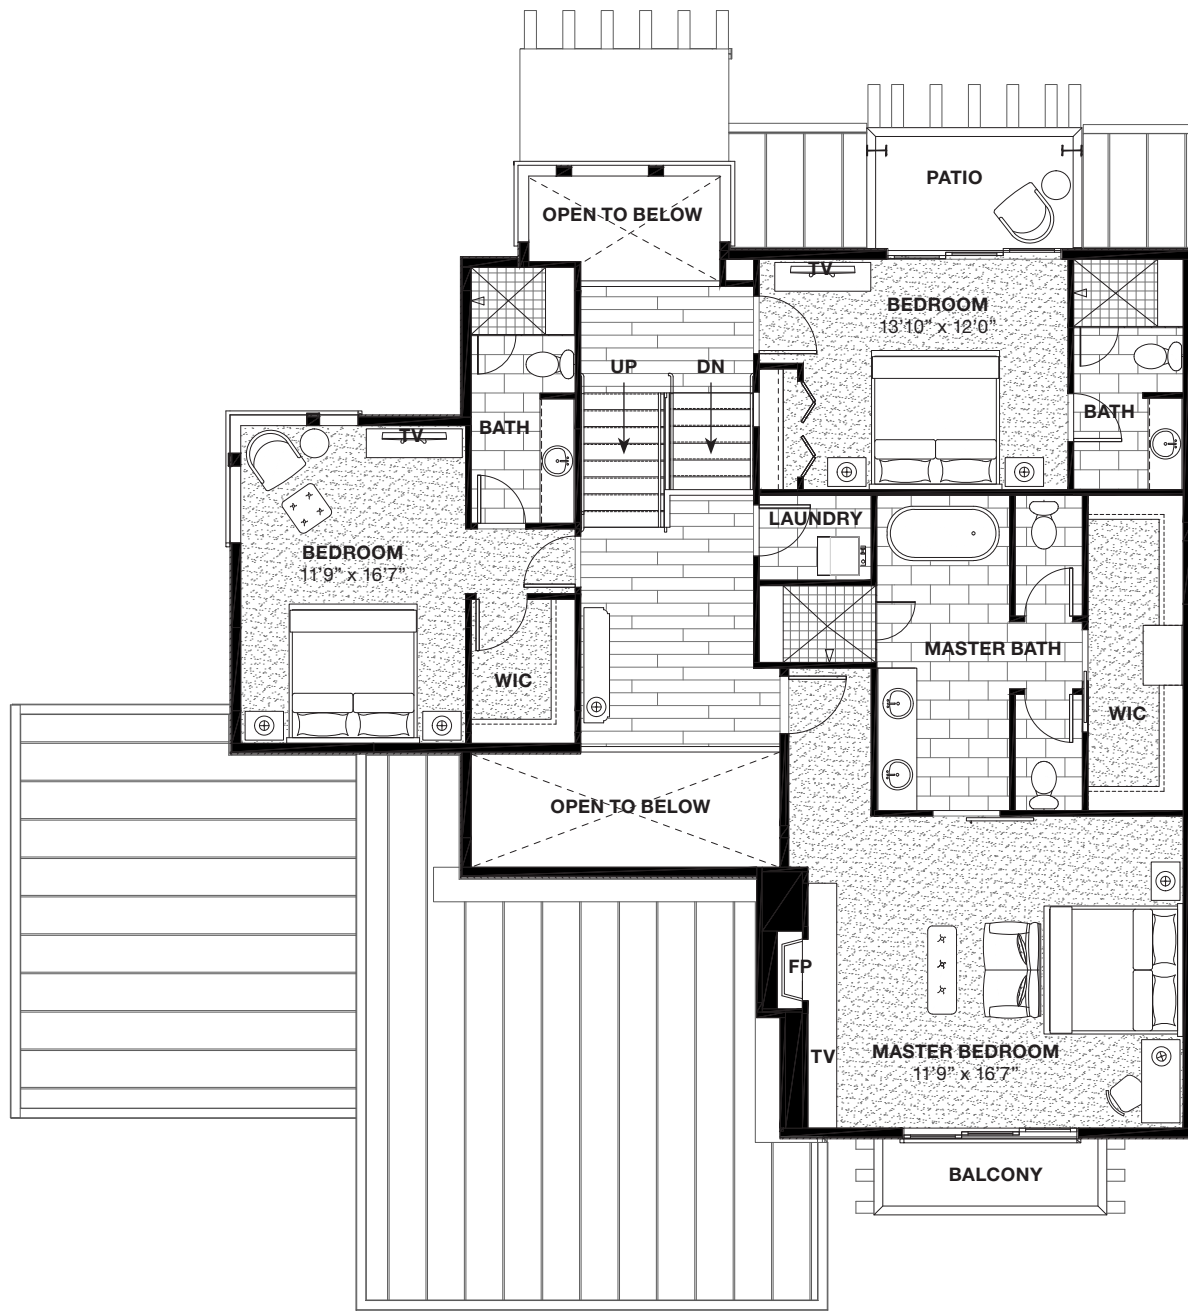

W

M

Z

O

I

HOME 4

5,955 SQ FT | 3 LEVELS

FEATURES

- SKI-OUT/SKI-IN
- 5 BEDROOMS
- 6 BATHROOMS
- 2 POWDER ROOMS
- 2 CAR HEATED GARAGE
- EXPANSIVE VIEWS

ARCHITECTURAL / INTERIOR HIGHLIGHTS

- Floor to Ceiling Dual Glazed Low-E High Performance Windows
- Wrap Around Windows in Great Room and Master Bedroom Suite with Open Views to Expansive Vistas
- Master Bedroom Suite with Steam Shower and Walk-In Closet
- Elegantly Appointed Bathrooms with Marble, Travertine, Limestone Or Quartz Finishes
- Laundry Rooms on Ski and Bedroom Levels
- Ceiling Heights Up to 20 Ft
- Gourmet Kitchen with Custom Cabinetry, Pantry, Under Counter Refrigerator and Sub-Zero and Wolf Appliances
- Waterworks, Dornbracht, Hansgrohe or Blanco Fixtures Throughout
- Custom Built Natural Grain Wood and Steel Floating Staircases
- Custom Rift-Sawn White Oak Interior Doors
- Balconies with Custom Steel Railings and Large Terraces with Expansive Vistas
- Wood and Gas Burning Fire Places
- Ski Locker Room with Outdoor Spa and Fire Pits
- Game and/or Exercise Rooms
- Natural Stone and Reclaimed Wood Sidings
- Central Air Conditioning and Heat Throughout
- Radiant Heat Flooring Throughout

..... LEVEL 0

1,939 SQ FT | SCALE: 1/10" = 1'-0"

Scale only applies when printed on 11"x17" paper at 100%

..... LEVEL 1

2,377 SQ FT | SCALE: 1/10" = 1'-0"

Scale only applies when printed on 11"x17" paper at 100%

..... LEVEL 2

1,354 SQ FT | SCALE: 1/10" = 1'-0"

Scale only applies when printed on 11"x17" paper at 100%