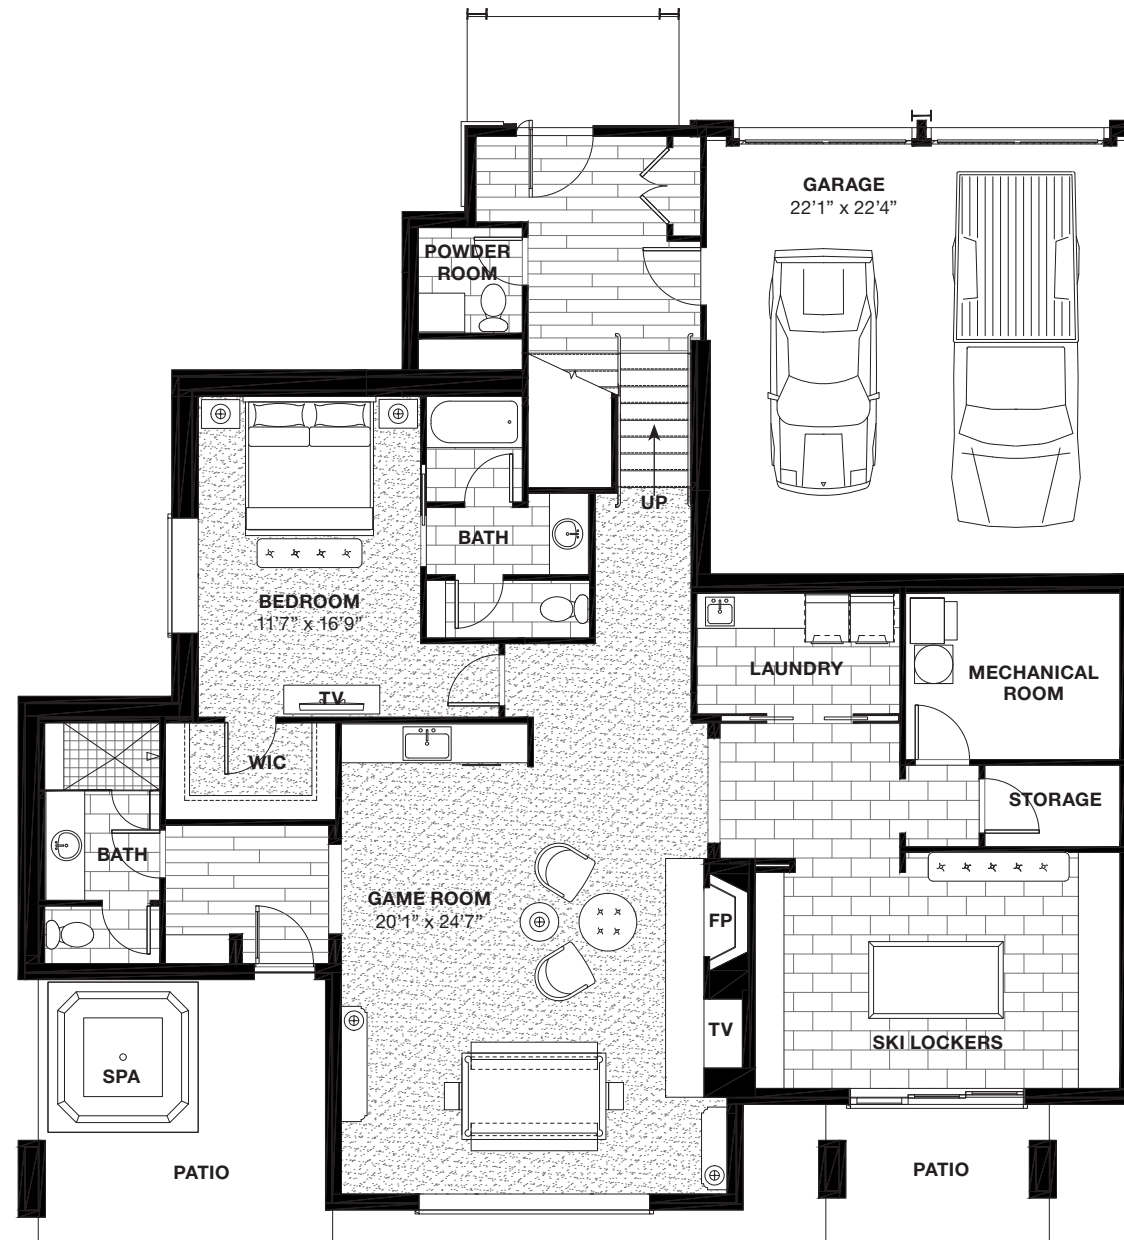

W

M

Z

O

I

HOME 4

5,955 SQ FT | 3 LEVELS

FEATURES

- SKI-OUT/SKI-IN
- 5 BEDROOMS
- 6 BATHROOMS
- 2 POWDER ROOMS
- 2 CAR HEATED GARAGE
- EXPANSIVE VIEWS

ARCHITECTURAL / INTERIOR HIGHLIGHTS

- Floor to Ceiling Dual Glazed Low-E High Performance Windows
- Wrap Around Windows in Great Room and Master Bedroom Suite with Open Views to Expansive Vistas
- Master Bedroom Suite with Steam Shower and Walk-In Closet
- Elegantly Appointed Bathrooms with Marble, Travertine, Limestone Or Quartz Finishes
- Laundry Rooms on Ski and Bedroom Levels
- Ceiling Heights Up to 20 Ft
- Gourmet Kitchen with Custom Cabinetry, Pantry, Under Counter Refrigerator and Sub-Zero and Wolf Appliances
- Waterworks, Dornbracht, Hansgrohe or Blanco Fixtures Throughout
- Custom Built Natural Grain Wood and Steel Floating Staircases
- Custom Rift-Sawn White Oak Interior Doors
- Balconies with Custom Steel Railings and Large Terraces with Expansive Vistas
- Wood and Gas Burning Fire Places
- Ski Locker Room with Outdoor Spa and Fire Pits
- Game and/or Exercise Rooms
- Natural Stone and Reclaimed Wood Sidings
- Central Air Conditioning and Heat Throughout
- Radiant Heat Flooring Throughout

..... LEVEL 0

1,939 SQ FT | SCALE: 1/10" = 1'-0"

Scale only applies when printed on 11"x17" paper at 100%

..... LEVEL 1

2,377 SQ FT | SCALE: 1/10" = 1'-0"

Scale only applies when printed on 11"x17" paper at 100%

..... LEVEL 2

1,354 SQ FT | SCALE: 1/10" = 1'-0"

Scale only applies when printed on 11"x17" paper at 100%