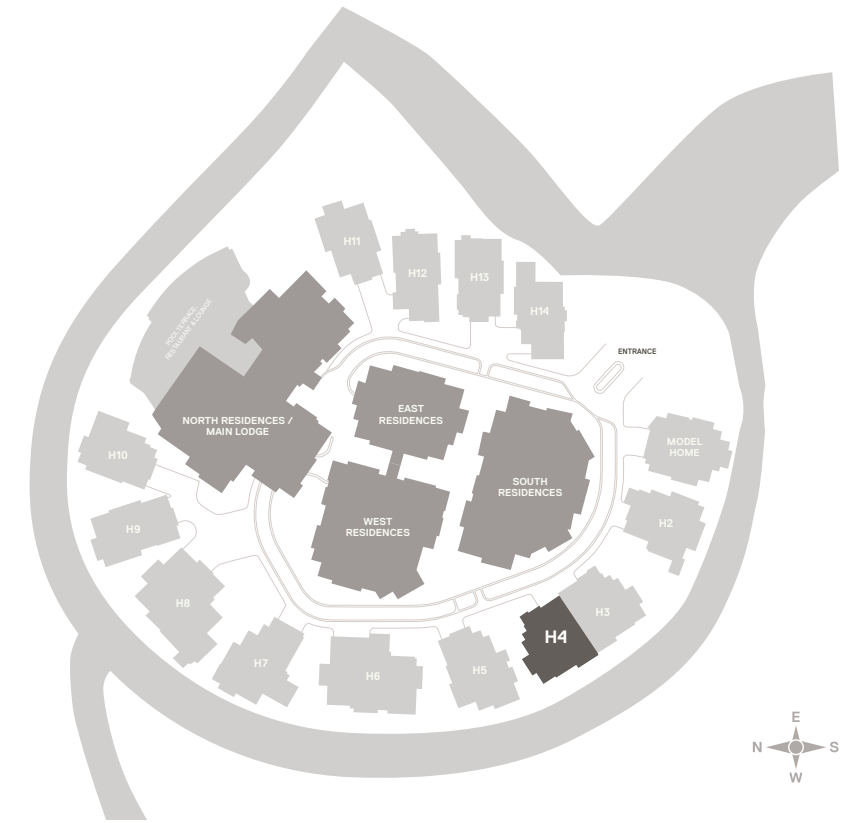

W

M

Z

O

I

HOME 4

5,955 SQ FT | 3 LEVELS

FEATURES

..... LEVEL 0

1,939 SQ FT | SCALE: 1/10" = 1'-0"

Scale only applies when printed on 11"x17" paper at 100%

..... LEVEL 1

2,377 SQ FT | SCALE: 1/10" = 1'-0"

Scale only applies when printed on 11"x17" paper at 100%