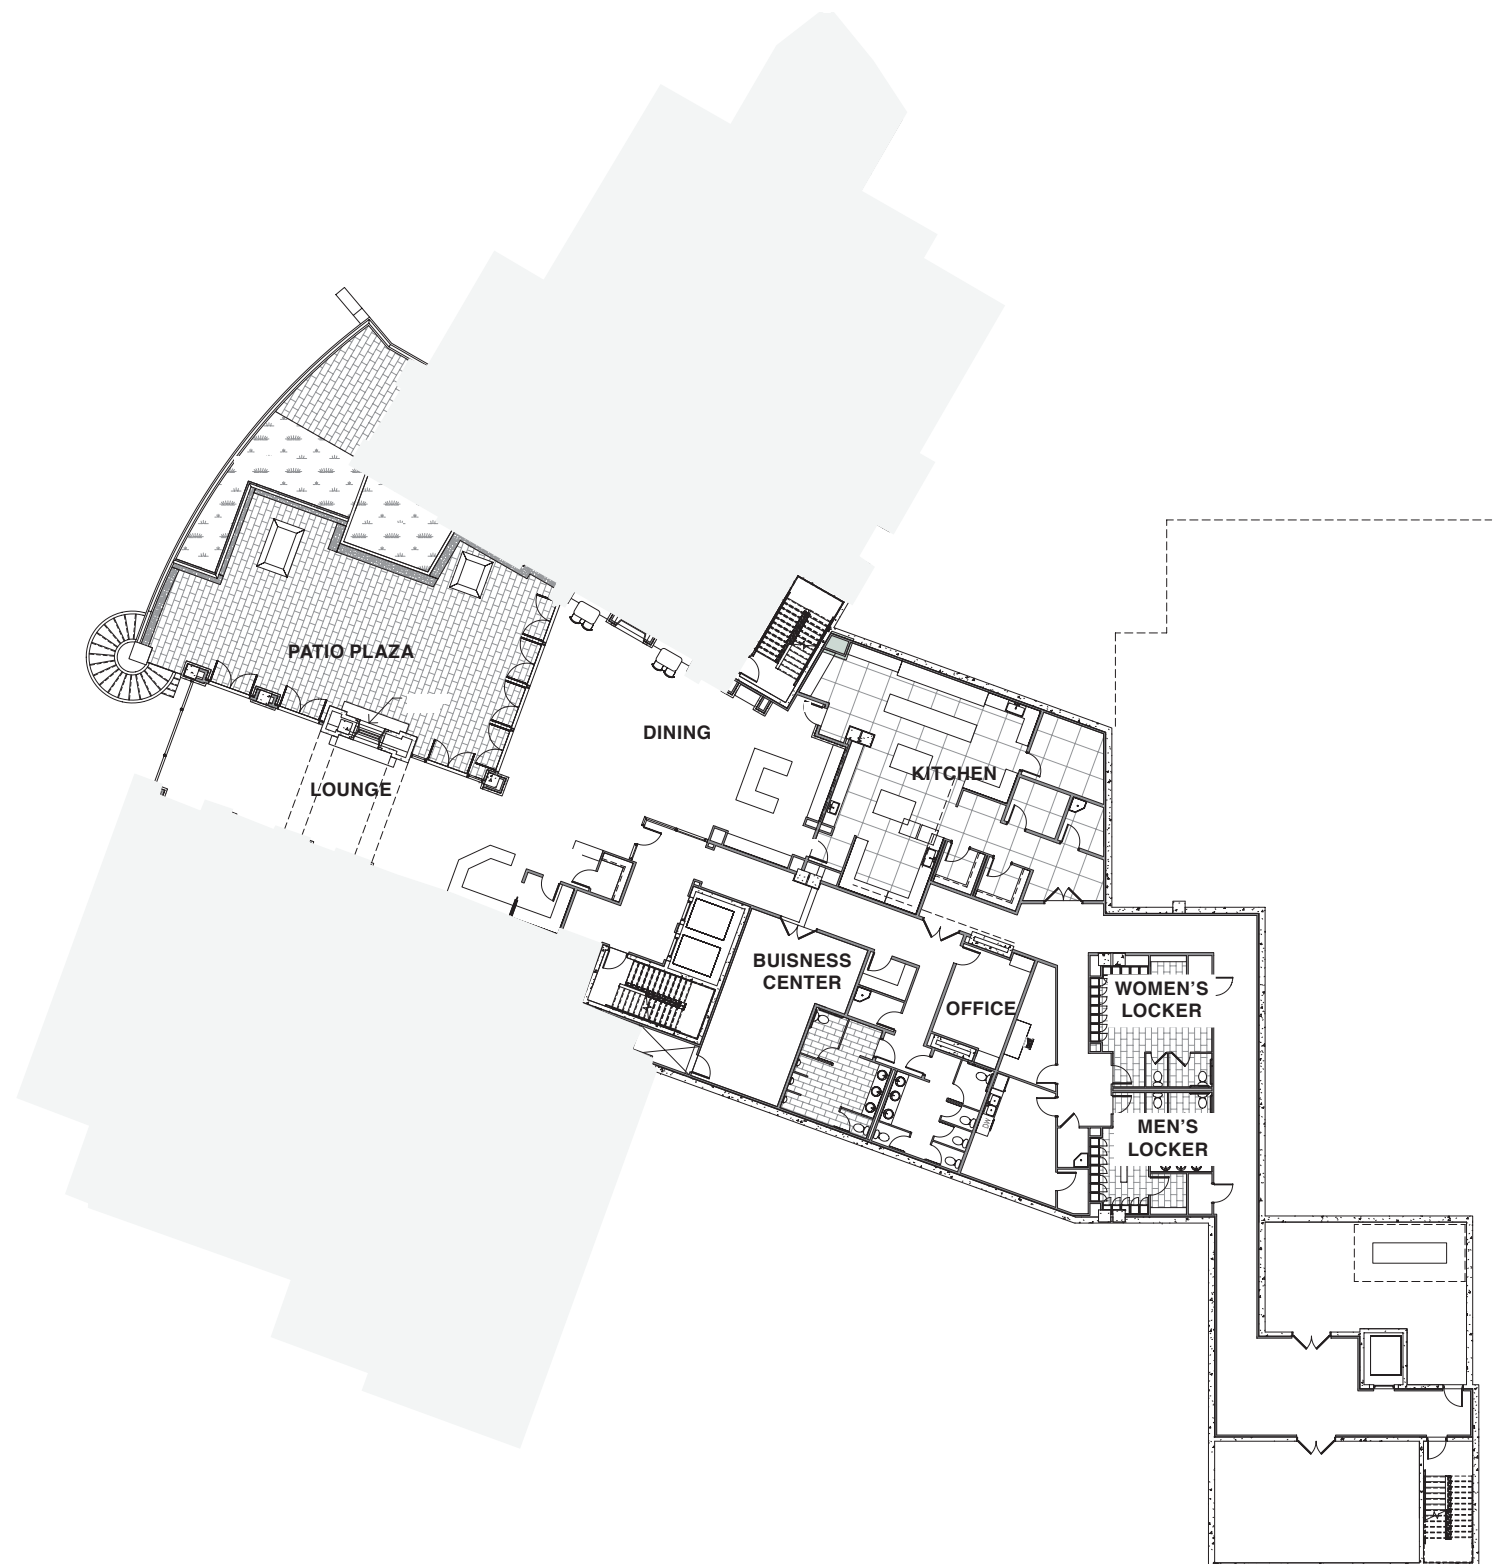

# MEZZANINE LEVEL

LEVEL 2

## FEATURES

- Dining
- Bar / Lounge
- Outdoor Dining Terrace
- Indoor / Outdoor Fire Place
- His / Her Lockers
- Floor to Ceiling Windows
- Spectacular Vistas

..... LEVEL 2 .....

SCALE: 1/16" = 1'-0"

..... MEZZANINE .....