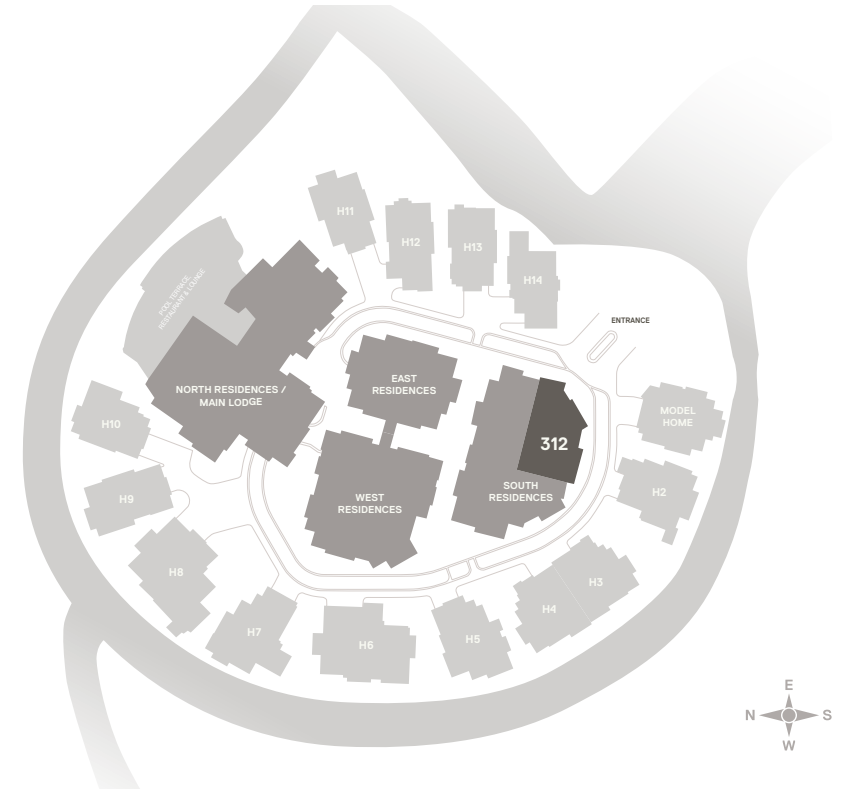

THE FIND YOUR SOS

RESIDENCE 312

2,280 SQ FT | LEVEL 3

FEATURES

- 3 BEDROOMS
- 3 BATHROOMS
- 1 POWDER ROOM
- OUTDOOR SPA
- CONTROLLED ACCESS
- HEATED PARKING

ARCHITECTURAL / INTERIOR HIGHLIGHTS

- Warm or Cool Finish Palettes
- Expansive Floor Plans with Spacious Entertaining Areas
- Floor to Ceiling Dual Glazed Low-E High Performance Windows
- Master Bedroom Suites with Steam Showers and Walk-In Closets
- Elegantly Appointed Bathrooms with Marble, Travertine, Limestone or Quartz Finishings
- Gourmet Kitchens with Sub-Zero and Wolf Appliances and Pantry
- Waterworks Fixtures Throughout
- Balconies with Custom Steel Railings
- Gas Burning Fireplaces
- Natural Stone and Reclaimed Wood Siding
- Laundry Room
- Central Heat and Air Conditioning

LEVEL 3

2,280 SQ FT | SCALE: 1/10" = 1'-0"

Scale only applies when printed on 11"x17" paper at 100%