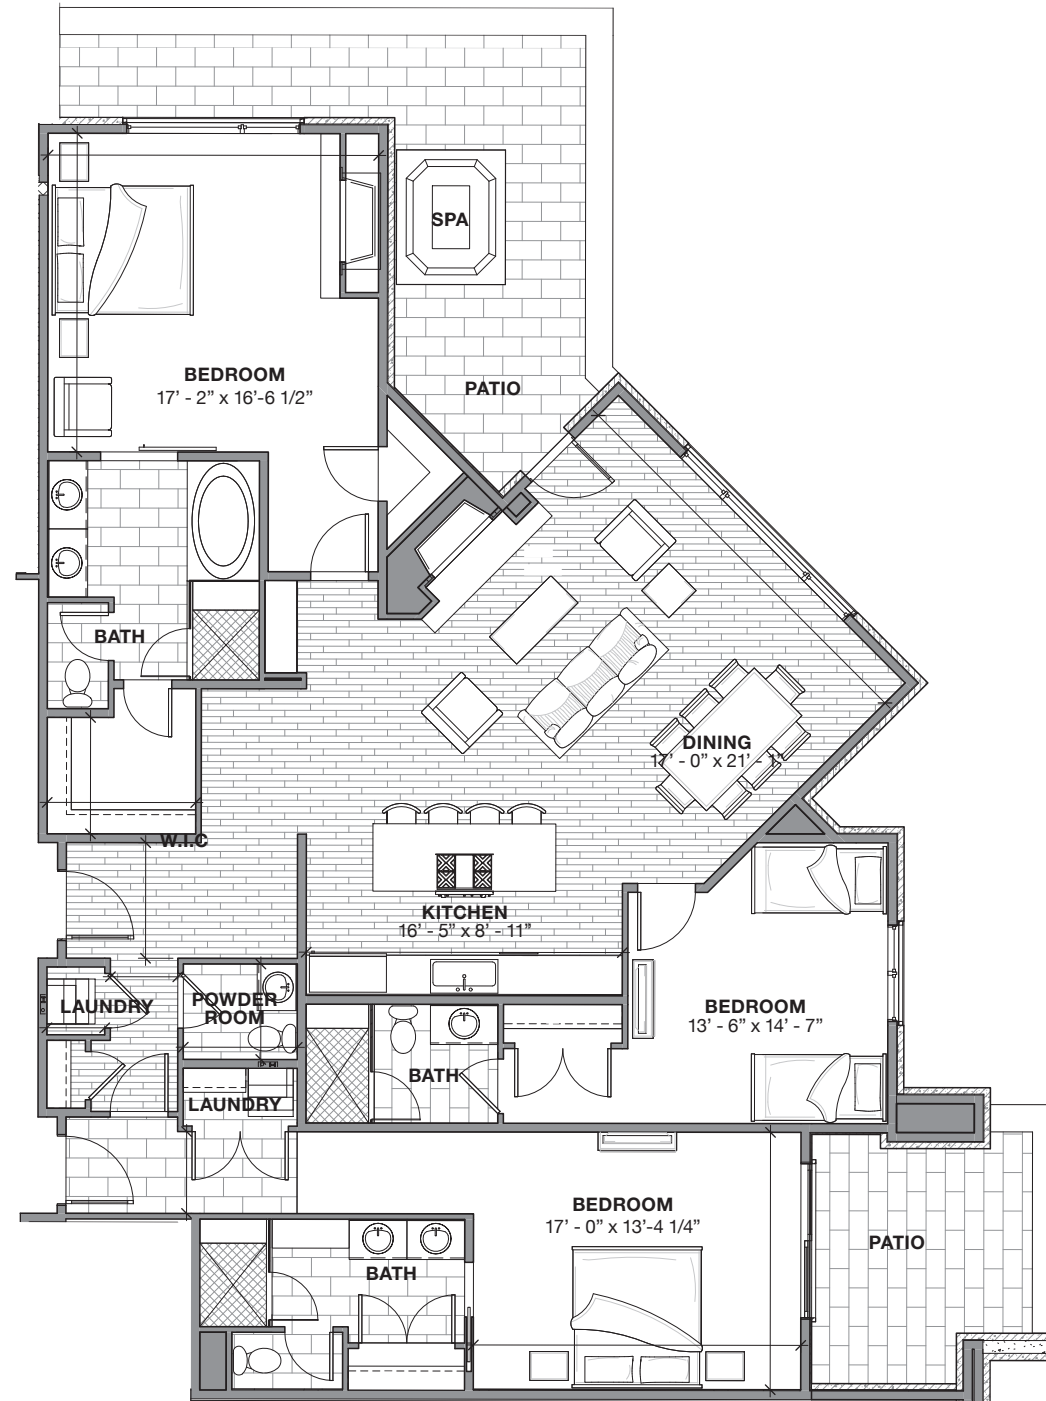

THE FIND YOUR SOS

RESIDENCE 312

2,280 SQ FT | LEVEL 3

FEATURES

- 3 BEDROOMS
- 3 BATHROOMS
- 1 POWDER ROOM
- OUTDOOR SPA
- CONTROLLED ACCESS
- HEATED PARKING

ARCHITECTURAL / INTERIOR HIGHLIGHTS

- Warm or Cool Finish Palettes
- Expansive Floor Plans with Spacious Entertaining Areas
- Floor to Ceiling Dual Glazed Low-E High Performance Windows
- Master Bedroom Suites with Steam Showers and Walk-In Closets
- Elegantly Appointed Bathrooms with Marble, Travertine, Limestone or Quartz Finishings
- Gourmet Kitchens with Sub-Zero and Wolf Appliances and Pantry
- Waterworks Fixtures Throughout
- Balconies with Custom Steel Railings
- Gas Burning Fireplaces
- Natural Stone and Reclaimed Wood Siding
- Laundry Room
- Central Heat and Air Conditioning

LEVEL 3

2,280 SQ FT | SCALE: 1/10" = 1'-0"

Scale only applies when printed on 11"x17" paper at 100%