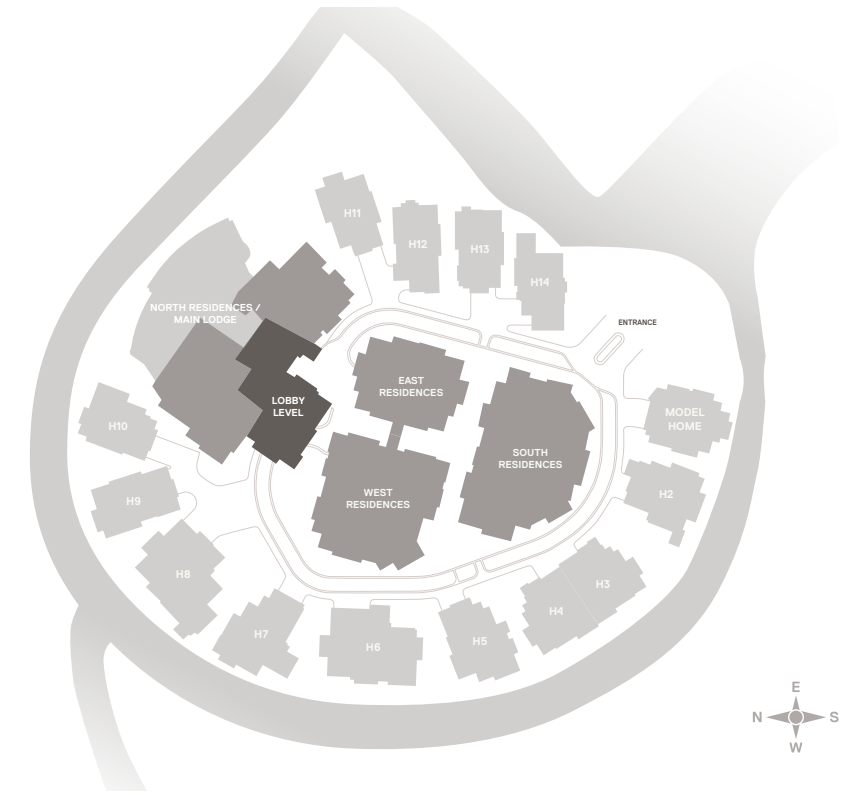

LOBBY LEVEL LEVEL 3

FEATURES

- Porte Cochère and Arrival Services
- Full Bell Service and Valet Parking
- On-Premise Concierge Service
- On-Site Management
- Same-Day Laundry, Dry Cleaning and Pressing
- Controlled Access Heated Parking

.....-LOBBY-.....

.....- **LEVEL 3** -.....
 SCALE: 1/16" = 1'-0"